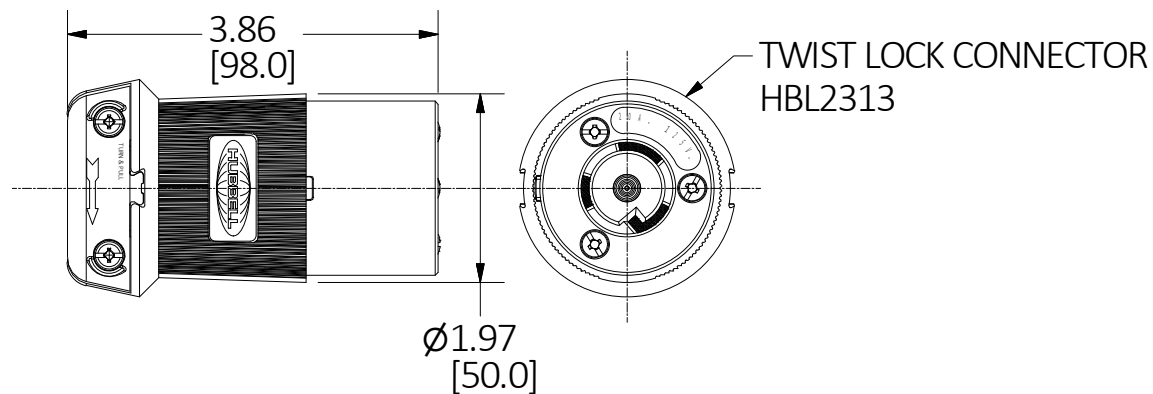

5 FT. LONG BLACK
12/3 SJO CORD

NOTES:
1. DIMENSIONS ARE IN INCHES [mm]
EXCEPT CORD LENGTH IN FEET.

M-13985 1

CONFIG. A

CONFIG. B

LIST OF PARTS

DESCRIPTION	MATERIAL	FINISH
SPOOL WITH RATCHET	ALUMINUM	POWDER COATING
SPOOL	ALUMINIUM	POWDER COATING
WIRING CHAMBER COVER	ALUMINIUM	POWDER COATING
SPRING BOX COVER	STEEL	ZINC PLATE
CLOCKWORK SPRING	SPRING STEEL	
GUIDE ARM	ALUMINUM	POWDER COATING
GUIDE FRAME	THERMOPLASTIC	BLACK
HARDWARE	STEEL	ZINC PLATE
SPINDLE	STEEL	ZINC PLATE
CORD	COPPER	
BALL STOPPER	THERMOPLASTIC	BLACK
INTERNAL TERMINALS	COPPER ALLOY	
FITTING	ALUMINUM	

TITLE
REEL WITH 20A CONNECTOR, UL TYPE 1

WIRING DEVICE-KELLEMS
HUBBELL INCORPORATED
SHELTON, CT

TOLERANCES UNLESS OTHERWISE SPECIFIED .XX = ± .01 .XXX = ± .005 ANGLE TOL. ±2'	DR. BY D.LI	SCALE NONE
CHK. BY	DATE 08/06/2018	

CATALOG	DESCRIPTION	CONFIG.	RATING	CORD LENGTH	REEL COLOR	APPROX. WEIGHT
HBLI45123C20	REEL W/ SINGLE CONNECTOR, 45'	A	20A 125V	45 FT.	WHITE	26.5 LB [12.0 KG]
HBLI35123C20	REEL W/ SINGLE CONNECTOR, 35'	A	20A 125V	35 FT.	WHITE	24.9 LB [11.3 KG]
HBLI25123C20	REEL W/ SINGLE CONNECTOR, 25'	A	20A 125V	25 FT.	WHITE	23.4 LB [10.6 KG]
HBLI45123TL20	REEL W/TWIST LOCK CONNECTOR. 45'	B	20A 125V	45 FT.	WHITE	26.5 LB [12.0 KG]
HBLI35123TL20	REEL W/TWIST LOCK CONNECTOR. 35'	B	20A 125V	35 FT.	WHITE	24.9 LB [11.3 KG]
HBLI25123TL20	REEL W/TWIST LOCK CONNECTOR. 25'	B	20A 125V	25 FT.	WHITE	23.4 LB [10.6 KG]
HBLI45123C20Y	YL REEL W/ SINGLE CONNECTOR, 45'	A	20A 125V	45 FT.	YELLOW	26.5 LB [12.0 KG]
HBLI35123C20Y	YL REEL W/ SINGLE CONNECTOR, 35'	A	20A 125V	35 FT.	YELLOW	24.9 LB [11.3 KG]
HBLI25123C20Y	YL REEL W/ SINGLE CONNECTOR, 25'	A	20A 125V	25 FT.	YELLOW	23.4 LB [10.6 KG]
HBLI45123TL20Y	YL REEL W/TWIST LOCK CONNECTOR. 45'	B	20A 125V	45 FT.	YELLOW	26.5 LB [12.0 KG]
HBLI35123TL20Y	YL REEL W/TWIST LOCK CONNECTOR. 35'	B	20A 125V	35 FT.	YELLOW	24.9 LB [11.3 KG]
HBLI25123TL20Y	YL REEL W/TWIST LOCK CONNECTOR. 25'	B	20A 125V	25 FT.	YELLOW	23.4 LB [10.6 KG]