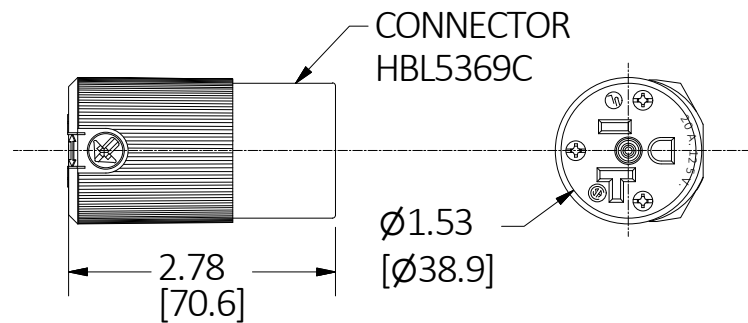

5 FT. LONG BLACK
12/3 SJO CORD

NOTES:
1. DIMENSIONS ARE IN INCHES [mm]
EXCEPT CORD LENGTH IN FEET.

M-13985 1

CONFIG. A

CONFIG. B

LIST OF PARTS

DESCRIPTION	MATERIAL	FINISH
SPOOL WITH RATCHET	ALUMINUM	POWDER COATING
SPOOL	ALUMINIUM	POWDER COATING
WIRING CHAMBER COVER	ALUMINIUM	POWDER COATING
SPRING BOX COVER	STEEL	ZINC PLATE
CLOCKWORK SPRING	SPRING STEEL	
GUIDE ARM	ALUMINUM	POWDER COATING
GUIDE FRAME	THERMOPLASTIC	BLACK
HARDWARE	STEEL	ZINC PLATE
SPINDLE	STEEL	ZINC PLATE
CORD	COPPER	
BALL STOPPER	THERMOPLASTIC	BLACK
INTERNAL TERMINALS	COPPER ALLOY	
FITTING	ALUMINUM	

TITLE
REEL WITH 20A CONNECTOR, UL TYPE 1

WIRING DEVICE-KELLEMS
HUBBELL INCORPORATED
SHELTON, CT

TOLERANCES UNLESS OTHERWISE SPECIFIED .XX = ± .01 .XXX = ± .005 ANGLE TOL. ±2'	DR. BY D.LI	SCALE NONE
CHK. BY	DATE 08/06/2018	

CATALOG	DESCRIPTION	CONFIG.	RATING	CORD LENGTH	REEL COLOR	APPROX. WEIGHT
HBLI45123C20	REEL W/ SINGLE CONNECTOR, 45'	A	20A 125V	45 FT.	WHITE	26.5 LB [12.0 KG]
HBLI35123C20	REEL W/ SINGLE CONNECTOR, 35'	A	20A 125V	35 FT.	WHITE	24.9 LB [11.3 KG]
HBLI25123C20	REEL W/ SINGLE CONNECTOR, 25'	A	20A 125V	25 FT.	WHITE	23.4 LB [10.6 KG]
HBLI45123TL20	REEL W/TWIST LOCK CONNECTOR. 45'	B	20A 125V	45 FT.	WHITE	26.5 LB [12.0 KG]
HBLI35123TL20	REEL W/TWIST LOCK CONNECTOR. 35'	B	20A 125V	35 FT.	WHITE	24.9 LB [11.3 KG]
HBLI25123TL20	REEL W/TWIST LOCK CONNECTOR. 25'	B	20A 125V	25 FT.	WHITE	23.4 LB [10.6 KG]
HBLI45123C20Y	YL REEL W/ SINGLE CONNECTOR, 45'	A	20A 125V	45 FT.	YELLOW	26.5 LB [12.0 KG]
HBLI35123C20Y	YL REEL W/ SINGLE CONNECTOR, 35'	A	20A 125V	35 FT.	YELLOW	24.9 LB [11.3 KG]
HBLI25123C20Y	YL REEL W/ SINGLE CONNECTOR, 25'	A	20A 125V	25 FT.	YELLOW	23.4 LB [10.6 KG]
HBLI45123TL20Y	YL REEL W/TWIST LOCK CONNECTOR. 45'	B	20A 125V	45 FT.	YELLOW	26.5 LB [12.0 KG]
HBLI35123TL20Y	YL REEL W/TWIST LOCK CONNECTOR. 35'	B	20A 125V	35 FT.	YELLOW	24.9 LB [11.3 KG]
HBLI25123TL20Y	YL REEL W/TWIST LOCK CONNECTOR. 25'	B	20A 125V	25 FT.	YELLOW	23.4 LB [10.6 KG]