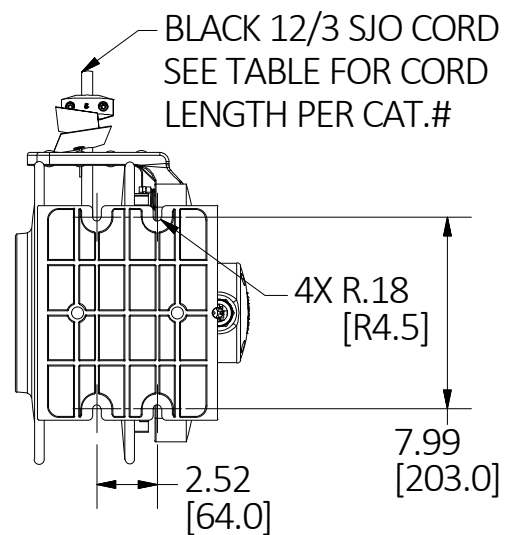

5 FT. LONG BLACK
12/3 SJO CORD

NOTES:
1. DIMENSIONS ARE IN INCHES [mm]
EXCEPT CORD LENGTH IN FEET.

M-13985 1

CONFIG. A

CONFIG. B

LIST OF PARTS

DESCRIPTION	MATERIAL	FINISH
SPOOL WITH RATCHET	ALUMINUM	POWDER COATING
SPOOL	ALUMINIUM	POWDER COATING
WIRING CHAMBER COVER	ALUMINIUM	POWDER COATING
SPRING BOX COVER	STEEL	ZINC PLATE
CLOCKWORK SPRING	SPRING STEEL	
GUIDE ARM	ALUMINUM	POWDER COATING
GUIDE FRAME	THERMOPLASTIC	BLACK
HARDWARE	STEEL	ZINC PLATE
SPINDLE	STEEL	ZINC PLATE
CORD	COPPER	
BALL STOPPER	THERMOPLASTIC	BLACK
INTERNAL TERMINALS	COPPER ALLOY	
FITTING	ALUMINUM	

TITLE
REEL WITH 20A CONNECTOR, UL TYPE 1

WIRING DEVICE-KELLEMS
HUBBELL INCORPORATED
SHELTON, CT

TOLERANCES UNLESS OTHERWISE SPECIFIED .XX = ± .01 .XXX = ± .005 ANGLE TOL. ±2'	DR. BY D.LI	SCALE NONE
CHK. BY	DATE 08/06/2018	

CATALOG	DESCRIPTION	CONFIG.	RATING	CORD LENGTH	REEL COLOR	APPROX. WEIGHT
HBLI45123C20	REEL W/ SINGLE CONNECTOR, 45'	A	20A 125V	45 FT.	WHITE	26.5 LB [12.0 KG]
HBLI35123C20	REEL W/ SINGLE CONNECTOR, 35'	A	20A 125V	35 FT.	WHITE	24.9 LB [11.3 KG]
HBLI25123C20	REEL W/ SINGLE CONNECTOR, 25'	A	20A 125V	25 FT.	WHITE	23.4 LB [10.6 KG]
HBLI45123TL20	REEL W/TWIST LOCK CONNECTOR. 45'	B	20A 125V	45 FT.	WHITE	26.5 LB [12.0 KG]
HBLI35123TL20	REEL W/TWIST LOCK CONNECTOR. 35'	B	20A 125V	35 FT.	WHITE	24.9 LB [11.3 KG]
HBLI25123TL20	REEL W/TWIST LOCK CONNECTOR. 25'	B	20A 125V	25 FT.	WHITE	23.4 LB [10.6 KG]
HBLI45123C20Y	YL REEL W/ SINGLE CONNECTOR, 45'	A	20A 125V	45 FT.	YELLOW	26.5 LB [12.0 KG]
HBLI35123C20Y	YL REEL W/ SINGLE CONNECTOR, 35'	A	20A 125V	35 FT.	YELLOW	24.9 LB [11.3 KG]
HBLI25123C20Y	YL REEL W/ SINGLE CONNECTOR, 25'	A	20A 125V	25 FT.	YELLOW	23.4 LB [10.6 KG]
HBLI45123TL20Y	YL REEL W/TWIST LOCK CONNECTOR. 45'	B	20A 125V	45 FT.	YELLOW	26.5 LB [12.0 KG]
HBLI35123TL20Y	YL REEL W/TWIST LOCK CONNECTOR. 35'	B	20A 125V	35 FT.	YELLOW	24.9 LB [11.3 KG]
HBLI25123TL20Y	YL REEL W/TWIST LOCK CONNECTOR. 25'	B	20A 125V	25 FT.	YELLOW	23.4 LB [10.6 KG]