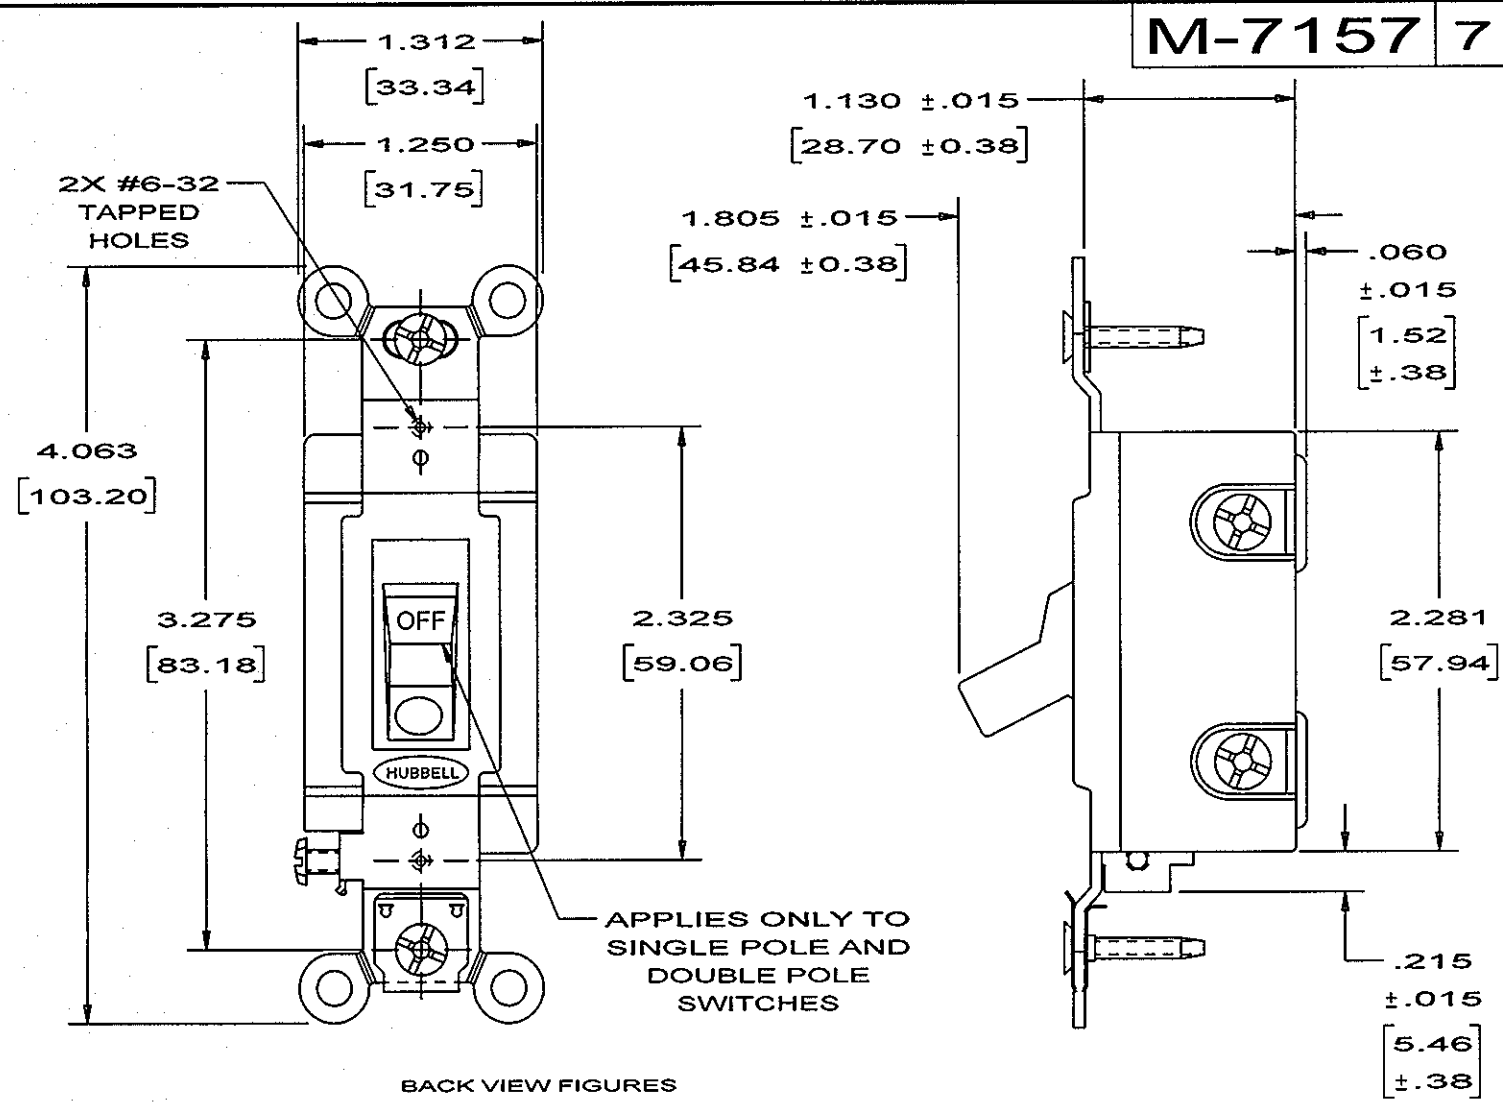

M-7157 7

1. NOTES: (UNLESS OTHERWISE SPECIFIED)
1) DEVICES RATED 15A & 20A HAVE PLAIN BRASS FINISH; DEVICES RATED 30A HAVE TIN PLATED FINISH.
  2) DEVICES RATED: 15A HAVE BLUE HOUSING 20A HAVE RED HOUSING 30A HAVE GREEN HOUSING
  3) DIMENSIONS ARE: INCHES [MM]

CODE 74545

CATALOG NO.	TOGGLE COLOR	RATING/TYPE	BACK VIEW FIGURE
HBL1201	BROWN	15A 120-277VAC S.P.	1
HBL1201BK	BLACK	15A 120-277VAC S.P.	1
HBL1201GY	GRAY	15A 120-277VAC S.P.	1
HBL1201I	IVORY	15A 120-277VAC S.P.	1
HBL1201R	RED	15A 120-277VAC S.P.	1
HBL1201W	WHITE	15A 120-277VAC S.P.	1
HBL1202	BROWN	15A 120-277VAC D.P.	5
HBL1202I	IVORY	15A 120-277VAC D.P.	5
HBL1203	BROWN	15A 120-277VAC 3W	3
HBL1203BK	BLACK	15A 120-277VAC 3W	3
HBL1203GY	GRAY	15A 120-277VAC 3W	3
HBL1203I	IVORY	15A 120-277VAC 3W	3
HBL1204	BROWN	15A 120-277VAC 4W	5
HBL1204BK	BLACK	15A 120-277VAC 4W	5
HBL1204GY	GRAY	15A 120-277VAC 4W	5
HBL1204I	IVORY	15A 120-277VAC 4W	5
HBL1221	BROWN	20A 120-277VAC S.P.	1
HBL1221BK	BLACK	20A 120-277VAC S.P.	1
HBL1221GY	GRAY	20A 120-277VAC S.P.	1
HBL1221I	IVORY	20A 120-277VAC S.P.	1
HBL1221R	RED	20A 120-277VAC S.P.	1
HBL1221W	WHITE	20A 120-277VAC S.P.	1
HBL1221OW	OFFICE WHITE	20A 120-277VAC S.P.	1
HBL1222	BROWN	20A 120-277VAC D.P.	5
HBL1222GY	GRAY	20A 120-277VAC D.P.	5
HBL1222I	IVORY	20A 120-277VAC D.P.	5
HBL1222R	RED	20A 120-277VAC D.P.	5
HBL1222W	WHITE	20A 120-277VAC D.P.	5
HBL1222OW	OFFICE WHITE	20A 120-277VAC D.P.	5
HBL1222AL	ALMOND	20A 120-277VAC D.P.	5
HBL1222LA	LT. ALMOND	20A 120-277VAC D.P.	5
HBL1223	BROWN	20A 120-277VAC 3W	3
HBL1223BK	BLACK	20A 120-277VAC 3W	3
HBL1223GY	GRAY	20A 120-277VAC 3W	3
HBL1223I	IVORY	20A 120-277VAC 3W	3
HBL1223R	RED	20A 120-277VAC 3W	3
HBL1223W	WHITE	20A 120-277VAC 3W	3
HBL1223OW	OFFICE WHITE	20A 120-277VAC 3W	3
HBL1223LA	LT. ALMOND	20A 120-277VAC 3W	3
HBL1224	BROWN	20A 120-277VAC 4W	5
HBL1224BK	BLACK	20A 120-277VAC 4W	5
HBL1224GY	GRAY	20A 120-277VAC 4W	5
HBL1224I	IVORY	20A 120-277VAC 4W	5
HBL1224R	RED	20A 120-277VAC 4W	5
HBL1224W	WHITE	20A 120-277VAC 4W	5
HBL1224OW	OFFICE WHITE	20A 120-277VAC 4W	5
HBL1224LA	LT. ALMOND	20A 120-277VAC 4W	5
HBL3031	BROWN	30A 120-277VAC S.P.	2
HBL3031I	IVORY	30A 120-277VAC S.P.	2
HBL3032	BROWN	30A 120-277VAC D.P.	6
HBL3032I	IVORY	30A 120-277VAC D.P.	6
HBL3032W	WHITE	30A 120-277VAC D.P.	6
HBL3033	BROWN	30A 120-277VAC 3W	4
HBL3033I	IVORY	30A 120-277VAC 3W	4

LIST OF PARTS		
DESCRIPTION	MATERIAL	FINISH
HOUSING	UREA	
COVER	UREA	
TOGGLE	NYLON	
STATIONARY TERMINAL	.031 BRASS	NOTE 1
SPRING ARM TERMINAL	.031 BRASS	NOTE 1
WIRE CLAMP	.060 STEEL	TIN PLATE
BRIDGE	.050 STEEL	NICKEL PLATE
CONTACTS	SILVER/CADMIUM OXIDE	
BINDING SCREWS	BRASS	
MOUNTING SCREWS	STEEL	ZINC PLATE