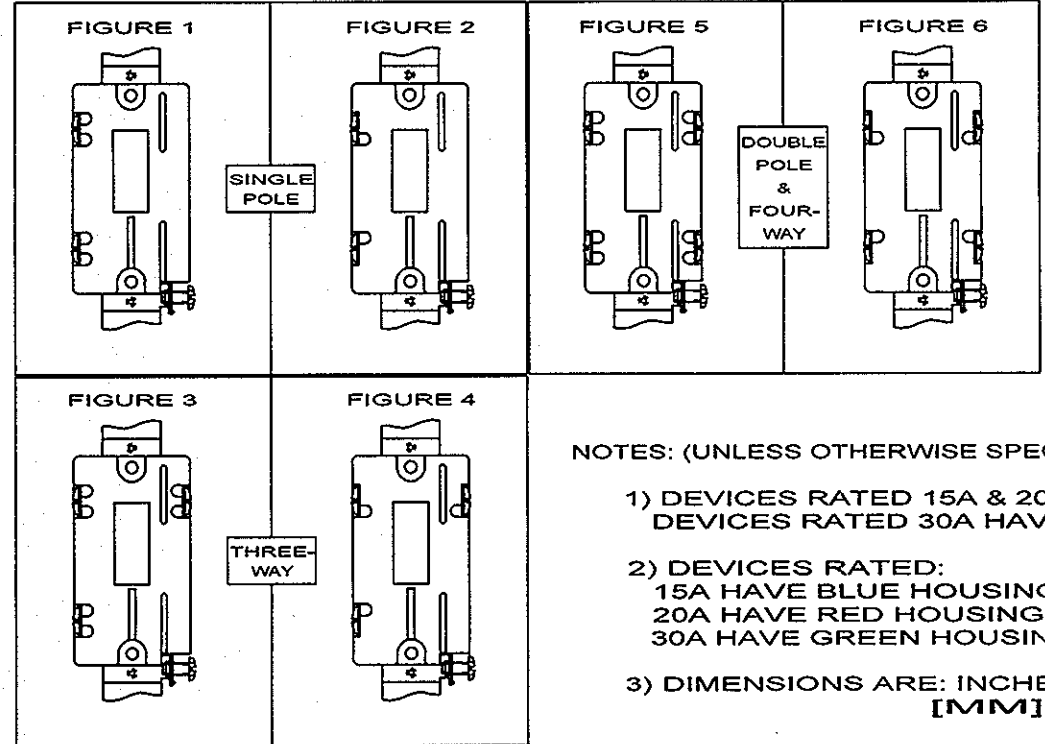

M-7157 7

- NOTES: (UNLESS OTHERWISE SPECIFIED)
- 1) DEVICES RATED 15A & 20A HAVE PLAIN BRASS FINISH; DEVICES RATED 30A HAVE TIN PLATED FINISH.
 - 2) DEVICES RATED: 15A HAVE BLUE HOUSING 20A HAVE RED HOUSING 30A HAVE GREEN HOUSING
 - 3) DIMENSIONS ARE: INCHES [MM]

LIST OF PARTS		
DESCRIPTION	MATERIAL	FINISH
HOUSING	UREA	
COVER	UREA	
TOGGLE	NYLON	
STATIONARY TERMINAL	.031 BRASS	NOTE 1
SPRING ARM TERMINAL	.031 BRASS	NOTE 1
WIRE CLAMP	.060 STEEL	TIN PLATE
BRIDGE	.050 STEEL	NICKEL PLATE
CONTACTS	SILVER/CADMIUM OXIDE	
BINDING SCREWS	BRASS	
MOUNTING SCREWS	STEEL	ZINC PLATE

THE DESIGN AND DIMENSIONS OF THE PRODUCT SHOWN ON THIS DRAWING ARE SUBJECT TO CHANGE WITHOUT NOTICE

TITLE
FLUSH A.C. TOGGLE SWITCH

TOLERANCES UNLESS OTHERWISE SPECIFIED	WIRING DEVICE-KELLEMS HUBBELL INCORPORATED SHELTON, CT	
.XX = ± .01	DR. BY JMN	APP. BY CJC
.XXX = ± .005	TR. BY	SCALE
ANGLES = ± 2'	CHK. BY	DATE 8/25/93