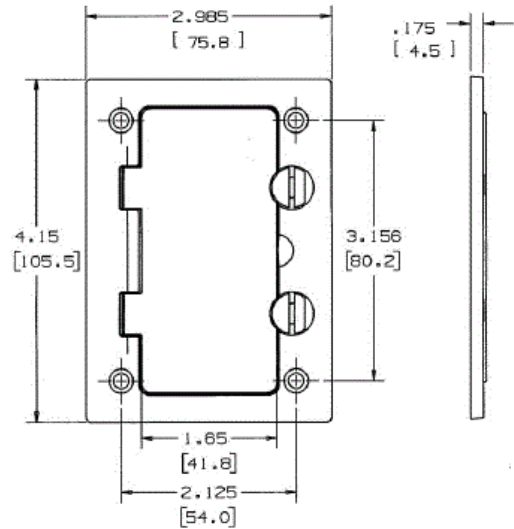

**Floor Boxes
Accessories
Covers**

HUBBELL

Ordering Information

Description	Material	UPC	Catalog Number
One cover required per	Aluminum	783585351322	SA3826

Specifications

Cover Style	Rectangular
Cover Finish	Aluminum
Cover Opening	Styleline
Dimensions	4.15" x 2.99"

Online Resources

- [Customer Use Drawing](#)
- [eCatalog](#)
- [Installation Instructions](#)

Dimensions in Inches (mm)

Hubbell Wiring Device-Kellems • Hubbell Incorporated (Delaware) • 40 Waterview Drive • Shelton, CT 06484