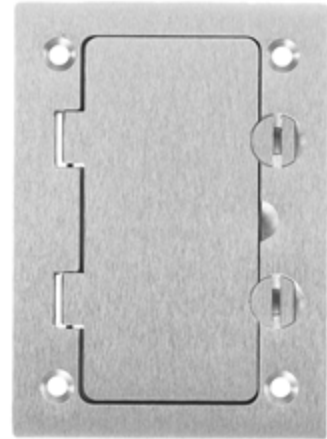

**Floor Boxes
Accessories
Covers**

HUBBELL

Ordering Information

Description	Material	UPC	Catalog Number
One cover required per	Aluminum	783585351322	SA3826

Specifications

Cover Style	Rectangular
Cover Finish	Aluminum
Cover Opening	Styleline
Dimensions	4.15" x 2.99"

Online Resources

- [Customer Use Drawing](#)
- [eCatalog](#)
- [Installation Instructions](#)

Dimensions in Inches (mm)

Hubbell Wiring Device-Kellems • Hubbell Incorporated (Delaware) • 40 Waterview Drive • Shelton, CT 06484