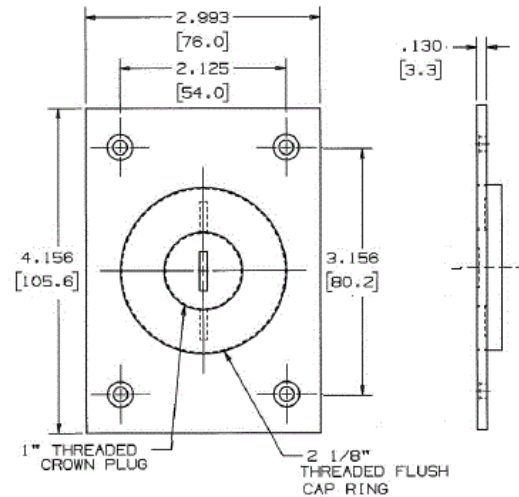

Floor Boxes
Accessories
Covers

HUBBELL

Ordering Information

Description	Material	UPC	Catalog Number
Rectangular Floor Box	Aluminum	783585129907	SA2625

Specifications

Cover Style	Rectangular
Cover Finish	Aluminum
Cover Opening	2 1/8" x 1"
Dimensions	4.15" x 2.99"

Online Resources

- Customer Use Drawing
- eCatalog
- Installation Instructions

Dimensions in Inches (mm)

Hubbell Wiring Device-Kellems • Hubbell Incorporated (Delaware) • 40 Waterview Drive • Shelton, CT 06484