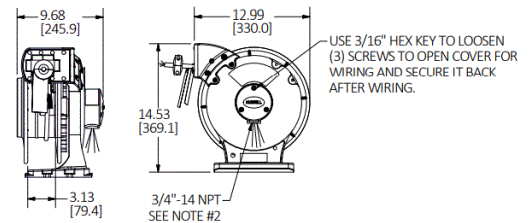

Environmental

Moisture Resistance Dry, Indoor and Wet and Damp Outdoor, Non-Hazardous Locations - UL Type 4

Complementary Products

Pivot Base	HBLI340PB
Mounting Bracket	HBLIMB
Ball Stop	HBLI12BS

Online Resources

Customer Sales Drawing
eCatalog
Installation Instructions

Dimensions in Inches (mm)

Hubbell Wiring Device-Kellems • Hubbell Incorporated (Delaware) • 40 Waterview Drive • Shelton, CT 06484

Phone (800) 288-6000 • Fax (800) 255-1031 • Specifications subject to change without notice.