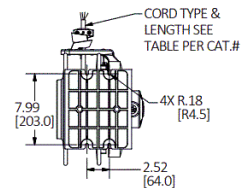

Ordering Information

Description	UPC	Catalog Number
Yellow Weatherproof Reel, UL Type 4, 35 Ft, #16/4 SOW, 10 A, 600 VAC	783585585789	HBLW35164

Listings

cULus Listed

Specifications

Spool	Aluminum
Guide Frame	Thermoplastic
Cord	Copper
Internal Terminals	Copper Alloy
Ball Stopper	Thermoplastic
Fitting	Aluminum

Performance

Electrical	
Amperage	10 A
Max. Working Voltage	600V AC
Number of Wires	4-Wire

Environmental

Moisture Resistance Dry, Indoor and Wet and Damp Outdoor, Non-Hazardous Locations - UL Type 4

Complementary Products

Pivot Base	HBLI340PB
Mounting Bracket	HBLIMB
Ball Stop	HBLI12BS

Online Resources

Customer Sales Drawing
eCatalog
Installation Instructions

Dimensions in Inches (mm)

Hubbell Wiring Device-Kellems • Hubbell Incorporated (Delaware) • 40 Waterview Drive • Shelton, CT 06484