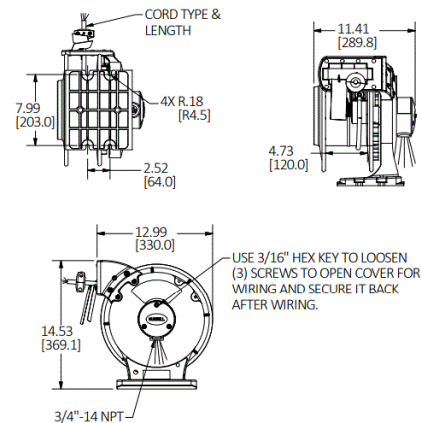

Environmental

Moisture Resistance Dry, Indoor and Wet and Damp Outdoor, Non-Hazardous Locations - UL Type 4

Complementary Products

Pivot Base	HBLI340PB
Mounting Bracket	HBLIMB
Ball Stop	HBLI10BS

Online Resources

Customer Sales Drawing
eCatalog
Installation Instructions

Dimensions in Inches (mm)

Hubbell Wiring Device-Kellems • Hubbell Incorporated (Delaware) • 40 Waterview Drive • Shelton, CT 06484

Phone (800) 288-6000 • Fax (800) 255-1031 • Specifications subject to change without notice.