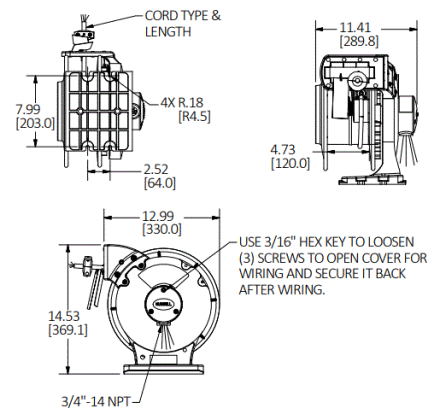

Environmental

Moisture Resistance Dry, Indoor and Wet and Damp Outdoor, Non-Hazardous Locations - UL Type 4

Complementary Products

Pivot Base	HBLI340PB
Mounting Bracket	HBLIMB
Ball Stop	HBLI14BS

Online Resources

Customer Sales Drawing
eCatalog
Installation Instructions

Dimensions in Inches (mm)

Hubbell Wiring Device-Kellems • Hubbell Incorporated (Delaware) • 40 Waterview Drive • Shelton, CT 06484

Phone (800) 288-6000 • Fax (800) 255-1031 • Specifications subject to change without notice.