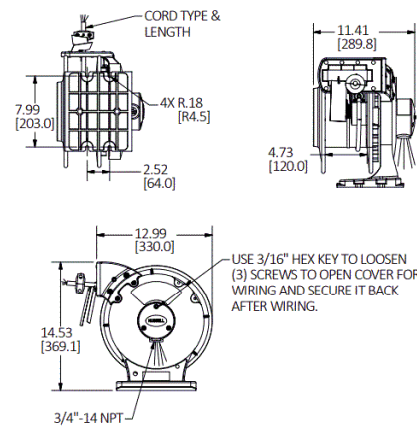

Wire Management Products

Cord and Cable Reels

Weatherproof Cord Reels

HUBBELL

Features

- Durable, Corrosion Resistant Cast Aluminum Construction
- UL Type 4
- Multi-Position Guide Arm can be mounted in two different positions
- Positive Latch mechanism automatically maintains desired cord length
- Ratchet Lock can be disengaged in field for constant tension applications

Ordering Information

Description	UPC	Catalog Number
Yellow Weatherproof Reel, UL Type 4, 35 Ft, #10/3 SOW, 30 A, 600 VAC	783585585833	HBLW35103

Listings

cULus Listed

Specifications

Spool	Aluminum
Guide Frame	Thermoplastic
Cord	Copper
Internal Terminals	Copper Alloy
Ball Stopper	Thermoplastic
Fitting	Aluminum

Complementary Products

Pivot Base	HBLI340PB
Mounting Bracket	HBLIMB
Ball Stop	HBLI10BS

Online Resources

Customer Sales Drawing
eCatalog
Installation Instructions

Dimensions in Inches (mm)

Hubbell Wiring Device-Kellems • Hubbell Incorporated (Delaware) • 40 Waterview Drive • Shelton, CT 06484