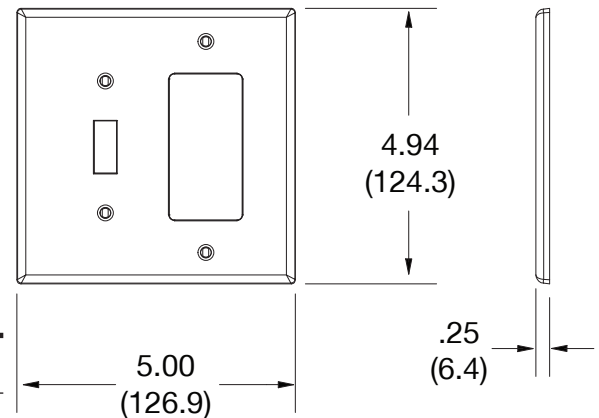

Wallplate Toggle and Blank Box Mount 2-Gang

Features

- High-impact, self-extinguishing polycarbonate material
- More rigid; sharp lines and less dimpling
- Smooth satin finish; blends into wall with an optimum finish

Ordering Information

Description	Gang	Color	UPC Number	Catalog Number
Mid-size toggle and blank box mount wallplate, smooth satin finish, for use with toggle switch and blank	2	Ivory	883778313363	PJ126I

Listings

cULus Listed

Specifications

Material	Polycarbonate thermoplastic
Thickness	.25 (6.4)
Orientation	Orientation
Mounting	Screw
Mounting Screws	Painted steel
Dimensions	4.94 in x 5.00 in x 0.25 in
Flammability	UL 94 V2