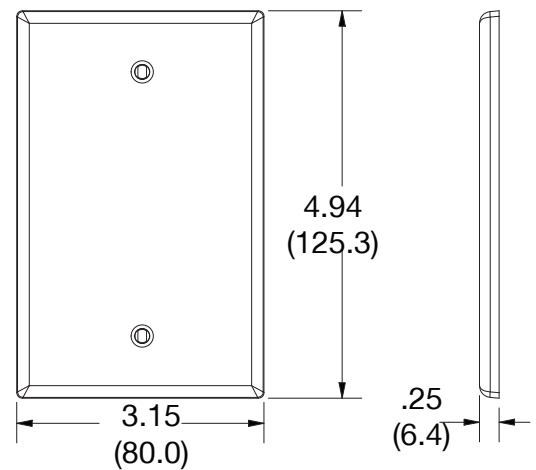

## Mid-Size Wallplate Blank Box Mount 1-Gang

### Ordering Information

Description	Gang	Color	UPC Number	Catalog Number
Mid-size blank box mount wallplate, smooth satin finish, for use with cover enclosure	1	Gray	883778313479	PJ13GY

### Specifications

Material	Polycarbonate thermoplastic
Thickness	.25 (6.4)
Orientation	Orientation
Mounting	Screw
Mounting Screws	Painted steel
Dimensions	4.94 in x 3.15 in x 0.25 in
Flammability	UL 94 V2