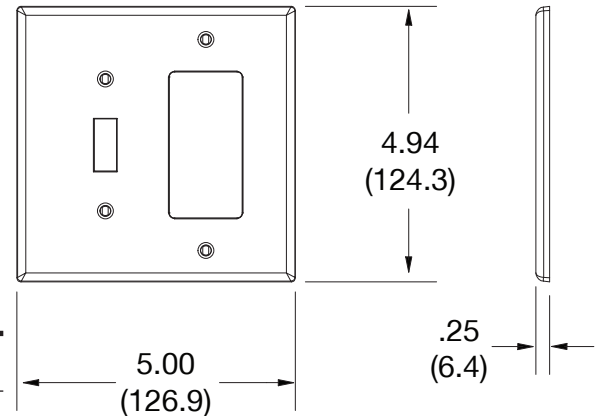

Wallplate Toggle and Blank Box Mount 2-Gang

Features

- High-impact, self-extinguishing polycarbonate material
- More rigid; sharp lines and less dimpling
- Smooth satin finish; blends into wall with an optimum finish

Ordering Information

Description	Gang	Color	UPC Number	Catalog Number
Mid-size toggle and blank box mount wallplate, smooth satin finish, for use with toggle switch and blank	2	Black	883778313356	PJ126GY

Listings

cULus Listed

Specifications

Material	Polycarbonate thermoplastic
Thickness	.25 (6.4)
Orientation	Orientation
Mounting	Screw
Mounting Screws	Painted steel
Dimensions	4.94 in x 5.00 in x 0.25 in
Flammability	UL 94 V2