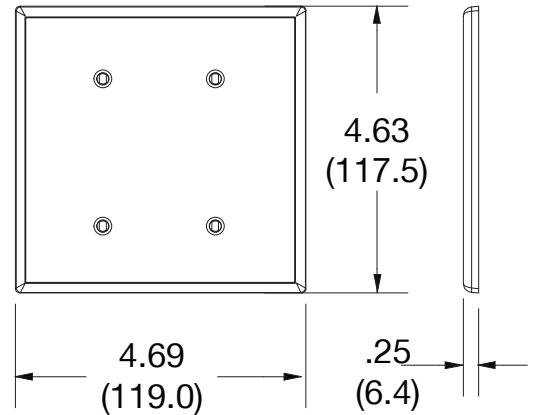

### Ordering Information

Description	Gang	Color	UPC Number	Catalog Number
Blank strap mount wallplate, smooth satin finish, for use with for use with cover enclosure	2	Gray	883778315527	P24GY

### Specifications

Material	Polycarbonate thermoplastic
Thickness	.25 (6.4)
Orientation	Orientation
Mounting	Screw
Mounting Screws	Painted steel
Dimensions	4.63 in x 4.69 in x 0.25 in
Flammability	UL 94 V2