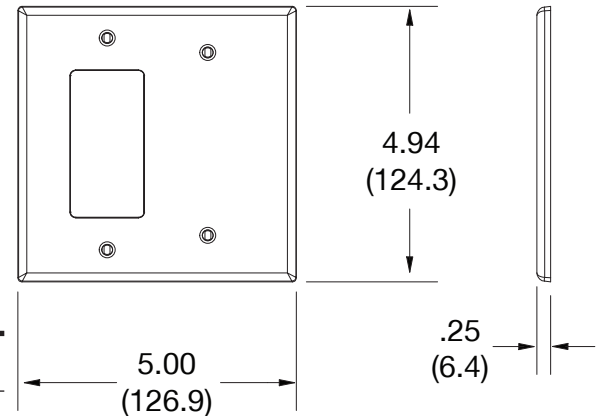

Wallplate Decorator and Blank Box Mount 2-Gang

Features

- High-impact, self-extinguishing polycarbonate material
- More rigid; sharp lines and less dimpling
- Smooth satin finish; blends into wall with an optimum finish

Ordering Information

Description	Gang	Color	UPC Number	Catalog Number
Mid-size decorator and blank box mount wallplate, smooth satin finish, for use with 1 decorator device	2	White	883778313455	PJ1326W

Listings

cULus Listed

Specifications

Material	Polycarbonate thermoplastic
Thickness	.25 (6.4)
Orientation	Orientation
Mounting	Screw
Mounting Screws	Painted steel
Dimensions	4.94 in x 5.00 in x 0.25 in
Flammability	UL 94 V2