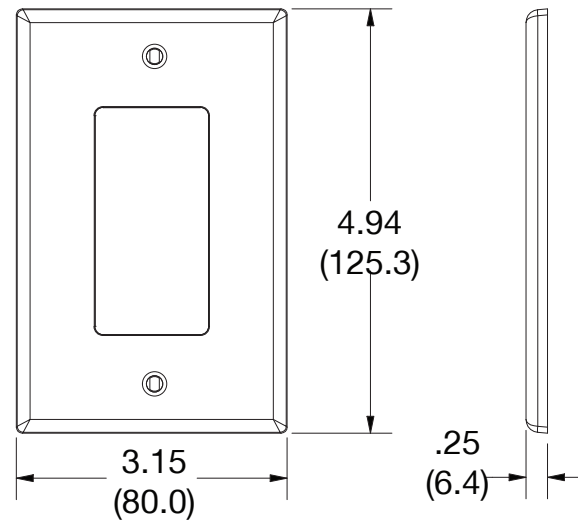

Mid-Size Wallplate Decorator 1-Gang

Features

- High-impact, self-extinguishing polycarbonate material
- More rigid; sharp lines and less dimpling
- Smooth satin finish; blends into wall with an optimum finish
- Captive screw feature on single-gang versions, hold screws in place for quick installation

Ordering Information

Description	Gang	Color	UPC Number	Catalog Number
Mid-size blank box mount wallplate, smooth satin finish, for use with cover enclosure	1	Gray	883778314001	PJ26GY

Listings

cULus Listed

Specifications

Material	Polycarbonate thermoplastic
Thickness	.25 (6.4)
Orientation	Orientation
Mounting	Screw
Mounting Screws	Painted steel
Dimensions	4.94 in x 3.15 in x 0.25 in
Flammability	UL 94 V2