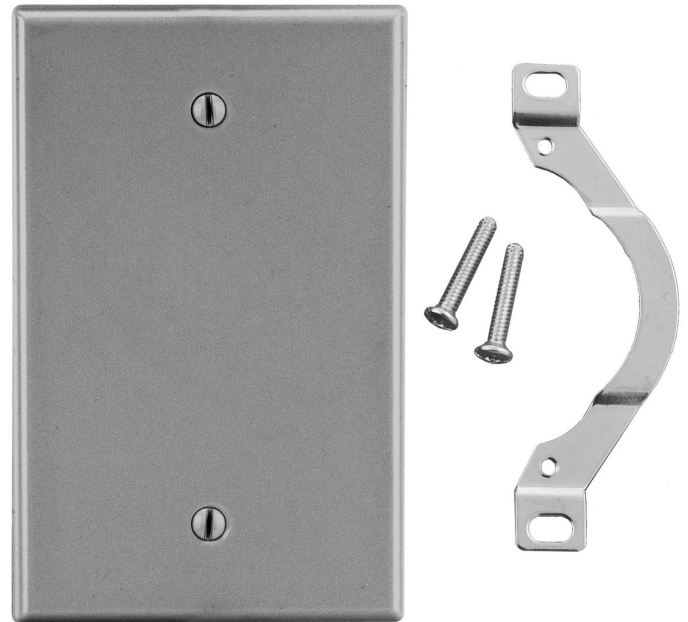

Wallplate Blank Strap Mount 1-Gang

Features

- High-impact, self-extinguishing polycarbonate material
- More rigid; sharp lines and less dimpling
- Smooth satin finish; blends into wall with an optimum finish

Ordering Information

Description	Gang	Color	UPC Number	Catalog Number
Blank box mount, smooth satin finish, for use with cover enclosure	1	Gray	883778311284	P14GY

Listings

cULus Listed

Specifications

Material	Polycarbonate thermoplastic
Thickness	.25 (6.4)
Orientation	Orientation
Mounting	Screw
Mounting Screws	Painted steel
Dimensions	4.63 in x 2.88 in x 0.25 in
Flammability	UL 94 V2