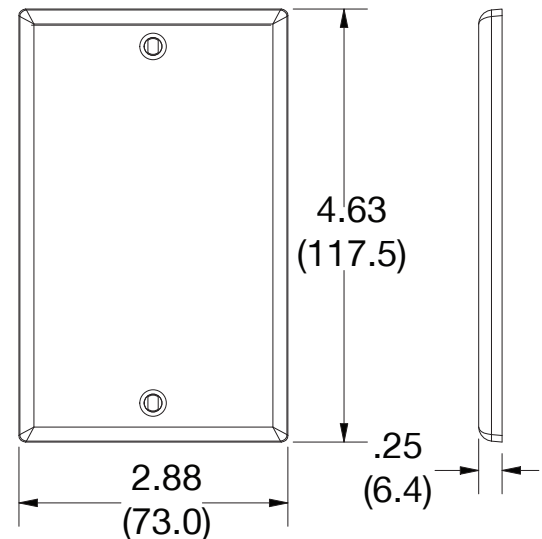

Wallplate Blank Strap Mount 1-Gang

Features

- High-impact, self-extinguishing polycarbonate material
- More rigid; sharp lines and less dimpling
- Smooth satin finish; blends into wall with an optimum finish

Ordering Information

Description	Gang	Color	UPC Number	Catalog Number
Blank box mount, smooth satin finish, for use with cover enclosure	1	Gray	883778311284	P14GY

Listings

cULus Listed

Specifications

Material	Polycarbonate thermoplastic
Thickness	.25 (6.4)
Orientation	Orientation
Mounting	Screw
Mounting Screws	Painted steel
Dimensions	4.63 in x 2.88 in x 0.25 in
Flammability	UL 94 V2