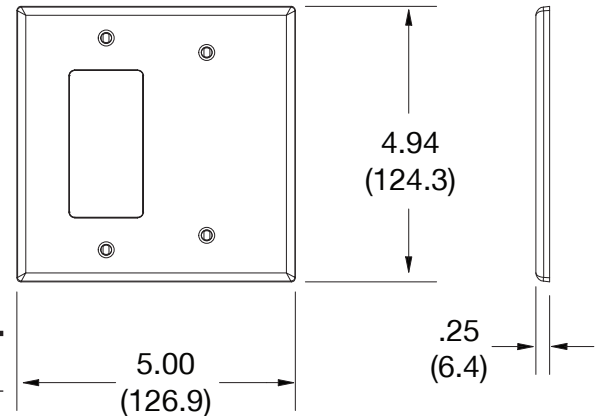

Wallplate Decorator and Blank Box Mount 2-Gang

Features

- High-impact, self-extinguishing polycarbonate material
- More rigid; sharp lines and less dimpling
- Smooth satin finish; blends into wall with an optimum finish

Ordering Information

Description	Gang	Color	UPC Number	Catalog Number
Mid-size decorator and blank box mount wallplate, smooth satin finish, for use with 1 decorator device	2	Light Almond	883778313448	PJ1326LA

Listings

cULus Listed

Specifications

Material	Polycarbonate thermoplastic
Thickness	.25 (6.4)
Orientation	Orientation
Mounting	Screw
Mounting Screws	Painted steel
Dimensions	4.94 in x 5.00 in x 0.25 in
Flammability	UL 94 V2