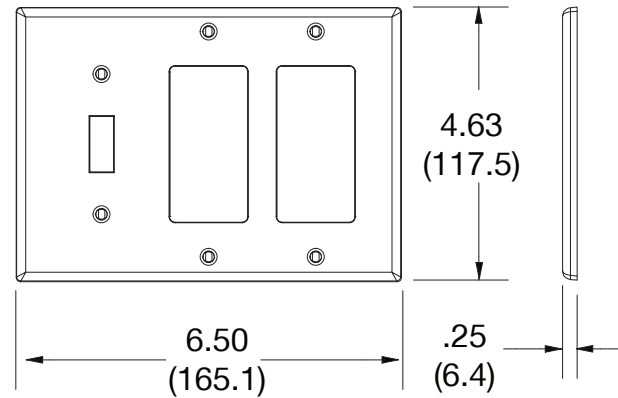

Wallplate Toggle Switch and Decorator 3-Gang

Features

- High-impact, self-extinguishing polycarbonate material
- More rigid; sharp lines and less dimpling
- Smooth satin finish; blends into wall with an optimum finish

Ordering Information

Description	Gang	Color	UPC Number	Catalog Number
Toggle and receptacle, smooth satin finish, for use with 1 toggle switch and 2 decorator devices	3	White	883778315770	P1262W

Listings

cULus Listed

Specifications

Material	Polycarbonate thermoplastic
Thickness	.25 (6.4)
Orientation	Orientation
Mounting	Screw
Mounting Screws	Painted steel
Dimensions	4.63 in x 6.50 in x 0.25 in
Flammability	UL 94 V2