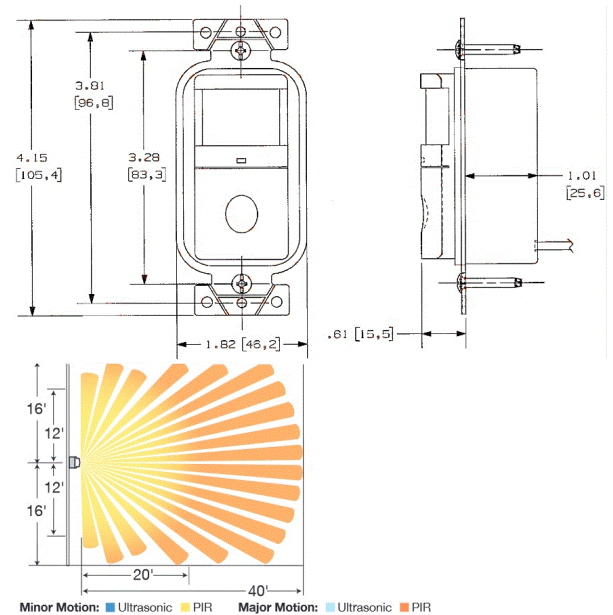

H-MOSS® Controls Passive Infrared Wall Switches

Features

- Smart Motion Activated Nightlight to provide illumination when the lights are OFF
- Independent Timers for the Nightlight and Lighting Load
- No Neutral Required
- Matching wallplate included

Ordering Information

Description	Color	UPC Number	Catalog Number
Wall Switch Sensor with Smart Nightlight	Ivory	783585427928	WS2001NSI

Listings

cULus Listed
ASHRAE 90.1
CEC Title 24 Certified

Specifications

Housing	Flame retardant UL 94 V-0 ABS
Lens	Impact-resistant polyethylene
Dimensions	Face 2.59"H x 1.30"W, 0.61"D (from wall out)
Mounting Height	42 to 54 inches above floor
Sensing	Passive Infrared

Performance

Controls	
Front Press Switch	On/Off Button
Timer Time Outs	Manual 30 seconds to 30 minutes, Independent Timers for Nightlight & Lighting Load

Electrical	
Ratings	120V AC, 60Hz; Load Capacity 0 to 1000 watts, 277V AC, 60Hz, 6.5A, Ballast/Driver

Environmental	
Operating Temperature	Indoor Use Only, 32°F to 122°F (0°C to 50°C) with rate of change not exceeding 20°F (11°C) per hour; 20% to 90% non-condensing relative humidity

HUBBELL

Complementary Products

SS Wallplate	SS26
Snap-On Wallplate	RCW1W

Online Resources

Customer Use Drawing
eCatalog
Installation Instructions

Dimensions in Inches (mm)

Hubbell Wiring Device-Kellems • Hubbell Incorporated (Delaware) • 40 Waterview Drive • Shelton, CT 06484

Phone (800) 288-6000 • Fax (800) 255-1031 • Specifications subject to change without notice.