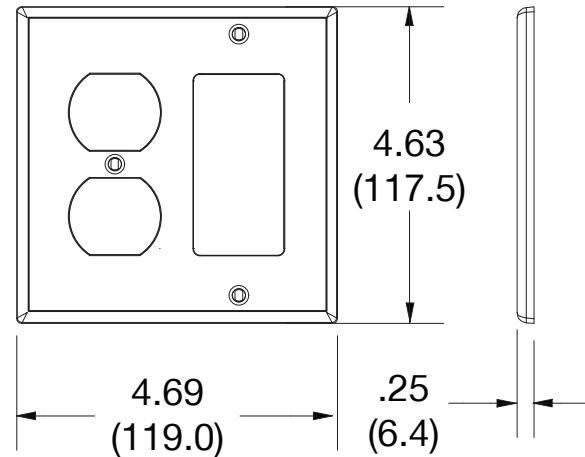

### Ordering Information

Description	Gang	Color	UPC Number	Catalog Number
Duplex and decorator wallplate, smooth satin finish, for use with 1 duplex receptacle and 1 decorator device	2	White	883778313080	<b>P826W</b>

### Specifications

Material	Polycarbonate thermoplastic
Thickness	.25 (6.4)
Orientation	Orientation
Mounting	Screw
Mounting Screws	Painted steel
Dimensions	4.63 in x 4.69 in x 0.25 in
Flammability	UL 94 V2