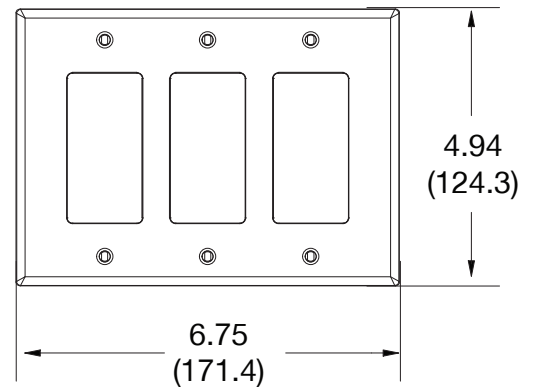

Mid-Size Wallplate Decorator 3-Gang

Features

- High-impact, self-extinguishing polycarbonate material
- More rigid; sharp lines and less dimpling
- Smooth satin finish; blends into wall with an optimum finish

Ordering Information

Description	Gang	Color	UPC Number	Catalog Number
Mid-size decorator wallplate, smooth satin finish, for use 3 decorator devices	3	Ivory	883778313875	PJ263I

Listings

cULus Listed

Specifications

Material	Polycarbonate thermoplastic
Thickness	.25 (6.4)
Orientation	Orientation
Mounting	Screw
Mounting Screws	Painted steel
Dimensions	4.88 in x 6.75 in x 0.25 in
Flammability	UL 94 V2