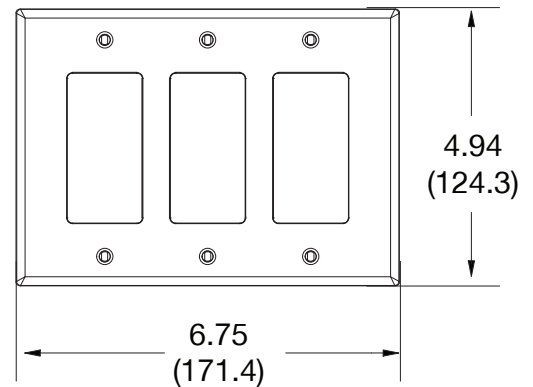

Mid-Size Wallplate Decorator 3-Gang

Features

- High-impact, self-extinguishing polycarbonate material
- More rigid; sharp lines and less dimpling
- Smooth satin finish; blends into wall with an optimum finish

Ordering Information

Description	Gang	Color	UPC Number	Catalog Number
Mid-size decorator wallplate, smooth satin finish, for use 3 decorator devices	3	Light Almond	883778313882	PJ263LA

Listings

cULus Listed

Specifications

Material	Polycarbonate thermoplastic
Thickness	.25 (6.4)
Orientation	Orientation
Mounting	Screw
Mounting Screws	Painted steel
Dimensions	4.88 in x 6.75 in x 0.25 in
Flammability	UL 94 V2