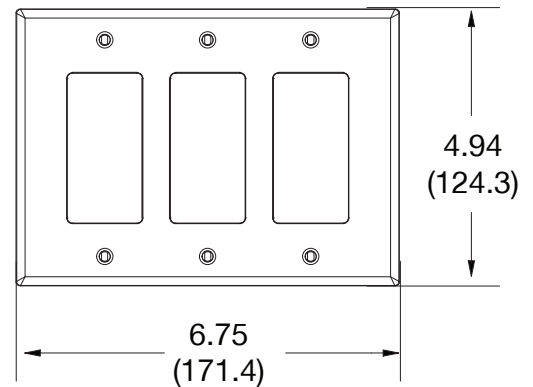

## Mid-Size Wallplate Decorator 3-Gang

### Ordering Information

Description	Gang	Color	UPC Number	Catalog Number
Mid-size decorator wallplate, smooth satin finish, for use 3 decorator devices	3	Brown	883778313844	PJ263

### Specifications

Material	Polycarbonate thermoplastic
Thickness	.25 (6.4)
Orientation	Orientation
Mounting	Screw
Mounting Screws	Painted steel
Dimensions	4.88 in x 6.75 in x 0.25 in
Flammability	UL 94 V2