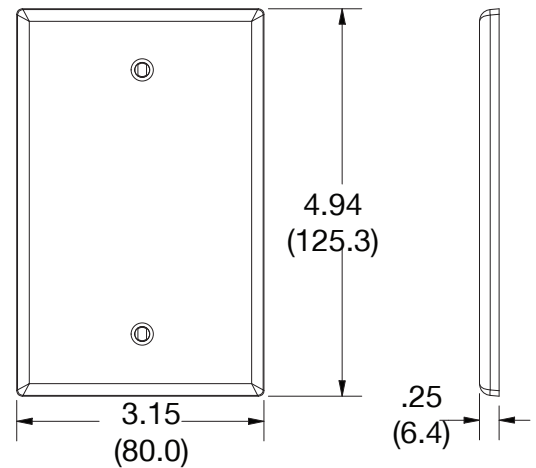

Mid-Size Wallplate Blank Box Mount 1-Gang

Features

- High-impact, self-extinguishing polycarbonate material
- More rigid; sharp lines and less dimpling
- Smooth satin finish; blends into wall with an optimum finish

Ordering Information

Description	Gang	Color	UPC Number	Catalog Number
Mid-size blank box mount wallplate, smooth satin finish, for use with cover enclosure	1	Black	883778313462	PJ13BK

Listings

cULus Listed

Specifications

Material	Polycarbonate thermoplastic
Thickness	.25 (6.4)
Orientation	Orientation
Mounting	Screw
Mounting Screws	Painted steel
Dimensions	4.94 in x 3.15 in x 0.25 in
Flammability	UL 94 V2