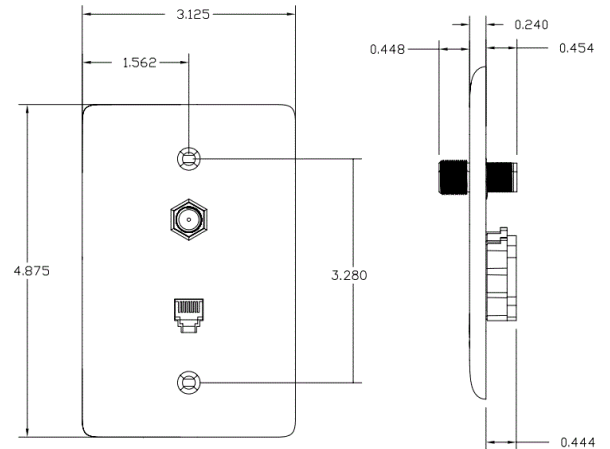

netSELECT
Wallplates

Molded-In Plate for Voice and CATV/Satellite, 1-Gang

HUBBELL

Features

- High Impact-Resistant Thermoplastic Construction
- Convenient Screw Down Terminals
- Plate Profile, Color, and Surface Finish Match Hubbell Electrical Wallplates
- Aesthetically Pleasing, Molded-In Appearance

Ordering Information

Description	Color	Catalog Number	UPC
Molded-In Plates for Voice and CATV/Satellite, Mid-Size, 1-Gang, One RJ11 Jack, One	Ivory	NS755I	883778501654

Listings

UL Listed
CSA Certified
Meets FCC Part 68
RoHS Compliant

Specifications

Material	High-Impact Resistant Thermoplastic
F-Connector	Single F-Type Coupler Bulkhead
Type	Female to Female
Termination Style	Screw

Online Resources

eCatalog