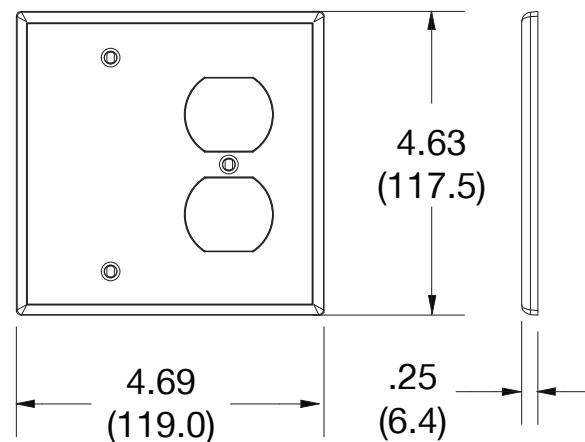

Wallplate Duplex and Blank Box Mount 2-Gang

Features

- High-impact, self-extinguishing polycarbonate material
- More rigid; sharp lines and less dimpling
- Smooth satin finish; blends into wall with an optimum finish

Ordering Information

Description	Gang	Color	UPC Number	Catalog Number
Duplex receptacle and blank box mount, smooth satin finish, for use with 1 duplex receptacle	2	Ivory	883778311130	P138I

Listings

cULus Listed

Specifications

Material	Polycarbonate thermoplastic
Thickness	.25 (6.4)
Orientation	Orientation
Mounting	Screw
Mounting Screws	Painted steel
Dimensions	4.63 in x 4.69 in x 0.25 in
Flammability	UL 94 V2