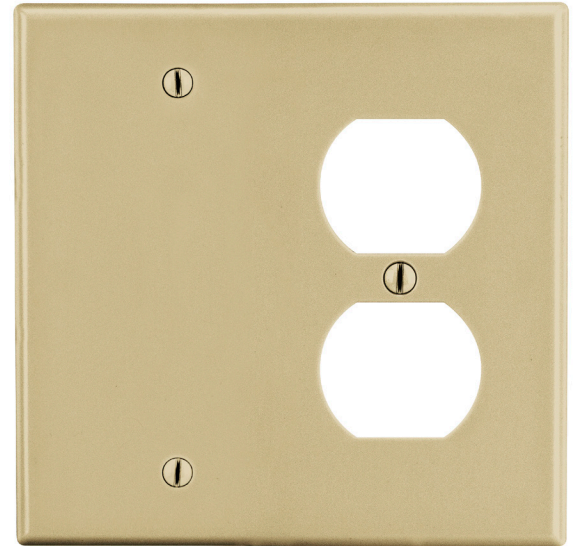

Wallplate Duplex and Blank Box Mount 2-Gang

Features

- High-impact, self-extinguishing polycarbonate material
- More rigid; sharp lines and less dimpling
- Smooth satin finish; blends into wall with an optimum finish

Ordering Information

Description	Gang	Color	UPC Number	Catalog Number
Duplex receptacle and blank box mount, smooth satin finish, for use with 1 duplex receptacle	2	Ivory	883778311130	P138I

Listings

cULus Listed

Specifications

Material	Polycarbonate thermoplastic
Thickness	.25 (6.4)
Orientation	Orientation
Mounting	Screw
Mounting Screws	Painted steel
Dimensions	4.63 in x 4.69 in x 0.25 in
Flammability	UL 94 V2