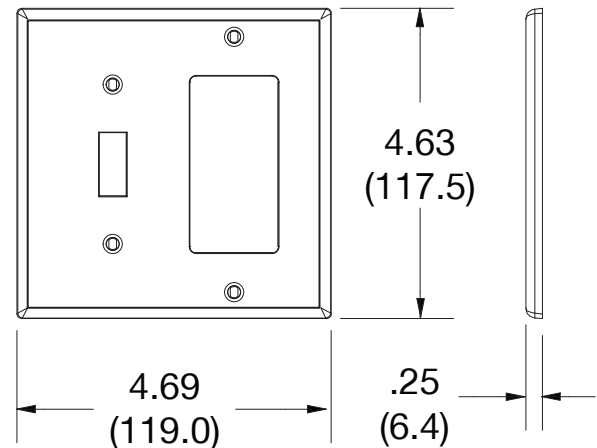

Wallplate Toggle Switch and Decorator Receptacle 2-Gang

Features

- High-impact, self-extinguishing polycarbonate material
- More rigid; sharp lines and less dimpling
- Smooth satin finish; blends into wall with an optimum finish

Ordering Information

Description	Gang	Color	UPC Number	Catalog Number
Toggle and receptacle, smooth satin finish, for use with toggle switch and decorator receptacle	2	Brown	883778310928	P126

Listings

cULus Listed

Specifications

Material	Polycarbonate thermoplastic
Thickness	.25 (6.4)
Orientation	Orientation
Mounting	Screw
Mounting Screws	Painted steel
Dimensions	4.63 in x 4.69 in x 0.25 in
Flammability	UL 94 V2