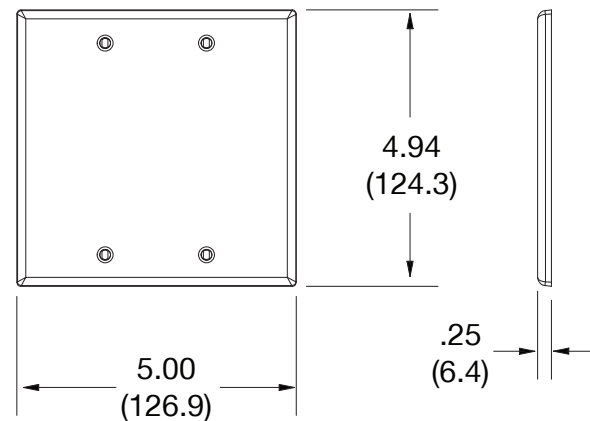

Wallplate Blank Box Mount 2-Gang

Features

- High-impact, self-extinguishing polycarbonate material
- More rigid; sharp lines and less dimpling
- Smooth satin finish; blends into wall with an optimum finish

Ordering Information

Description	Gang	Color	UPC Number	Catalog Number
Mid-size blank box mount wallplate, smooth satin finish, for use to cover opening	2	Brown	883778313721	PJ23

Listings

cULus Listed

Specifications

Material	Polycarbonate thermoplastic
Thickness	.25 (6.4)
Orientation	Orientation
Mounting	Screw
Mounting Screws	Painted steel
Dimensions	4.94 in x 5.00 in x 0.25 in
Flammability	UL 94 V2