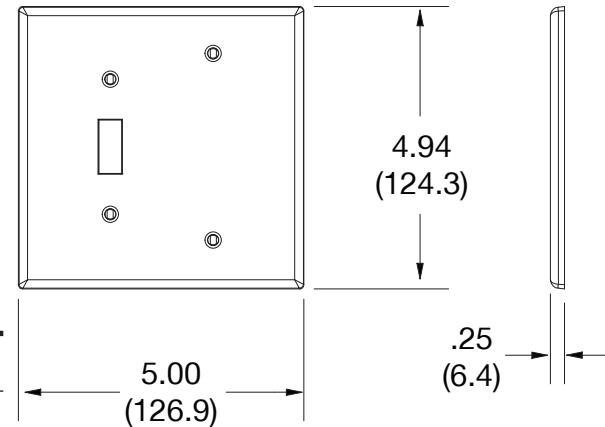

Wallplate Toggle and Blank Box Mount 2-Gang

Features

- High-impact, self-extinguishing polycarbonate material
- More rigid; sharp lines and less dimpling
- Smooth satin finish; blends into wall with an optimum finish

Ordering Information

Description	Gang	Color	UPC Number	Catalog Number
Mid-size toggle and blank box mount wallplate, smooth satin finish, for use with toggle switch and blank	2	Light Almond	883778315626	PJ113LA

Listings

cULus Listed

Specifications

Material	Polycarbonate thermoplastic
Thickness	.25 (6.4)
Orientation	Orientation
Mounting	Screw
Mounting Screws	Painted steel
Dimensions	4.94 in x 5.00 in x 0.25 in
Flammability	UL 94 V2