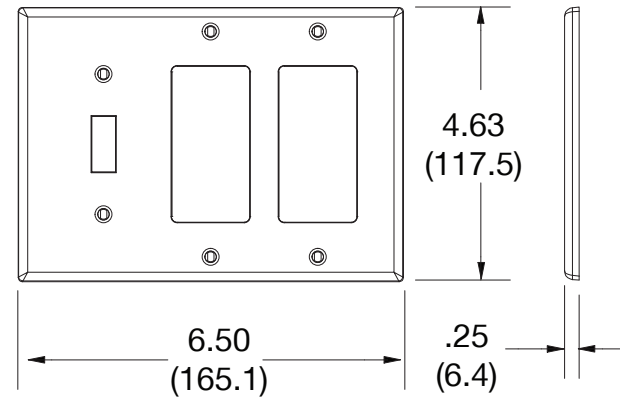

Wallplate Toggle Switch and Decorator 3-Gang

Features

- High-impact, self-extinguishing polycarbonate material
- More rigid; sharp lines and less dimpling
- Smooth satin finish; blends into wall with an optimum finish

Ordering Information

Description	Gang	Color	UPC Number	Catalog Number
Toggle and receptacle, smooth satin finish, for use with 1 toggle switch and 2 decorator devices	3	Black	883778315718	P1262BK

Listings

cULus Listed

Specifications

Material	Polycarbonate thermoplastic
Thickness	.25 (6.4)
Orientation	Orientation
Mounting	Screw
Mounting Screws	Painted steel
Dimensions	4.63 in x 6.50 in x 0.25 in
Flammability	UL 94 V2