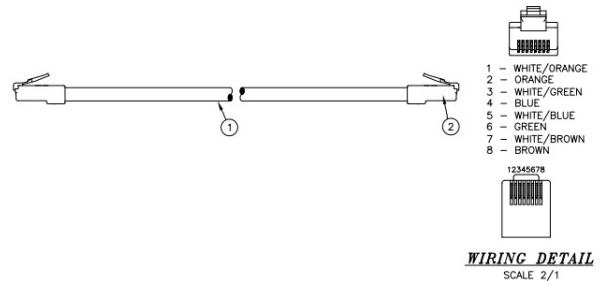

netSELECT®
Category 5E UTP
Patch Cords

HUBBELL

Features

- Plenum Rated
- Verified Category 5E Channel
- Low Profile

Ordering Information

| Description | Device Color | Catalog Number | UPC Number |
|---------------------------------|--------------|----------------|--------------|
| Patch cord, plenum rated, 50ft. | Yellow | NSC5EY50PNB | 883778506710 |

Listings

Verified to TIA-568-C.2
UL Listed

Specifications

| | |
|-----------|---------------|
| Conductor | 24AWG UTP |
| Jacket | CMP Rated |
| Plug Body | Polycarbonate |

Accessories

| | |
|--|---------------|
| netSELECT Category 5E Jack | NSJ5EW |
| netSELECT Unloaded 24-Port Panel | NSPJ24 |
| netSELECT Unloaded 48-Port Patch Panel | NSPJ48 |