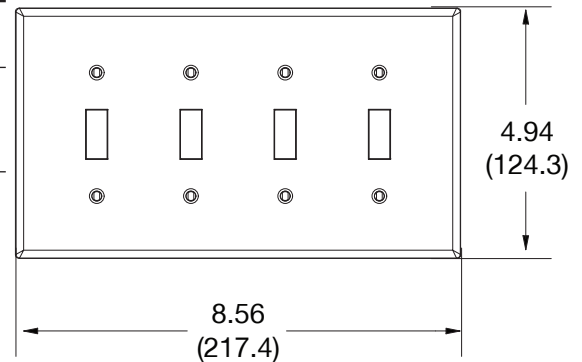

## Mid-Size Wallplate Toggle 4-Gang

### Ordering Information

Description	Gang	Color	UPC Number	Catalog Number
Decorator wallplate, smooth satin finish, for use with 4 toggle devices	4	Light Almond	883778314278	PJ4LA

### Specifications

Material	Polycarbonate thermoplastic
Thickness	.25 (6.4)
Orientation	Orientation
Mounting	Screw
Mounting Screws	Painted steel
Dimensions	4.88 in x 8.56 in x 0.25 in
Flammability	UL 94 V2