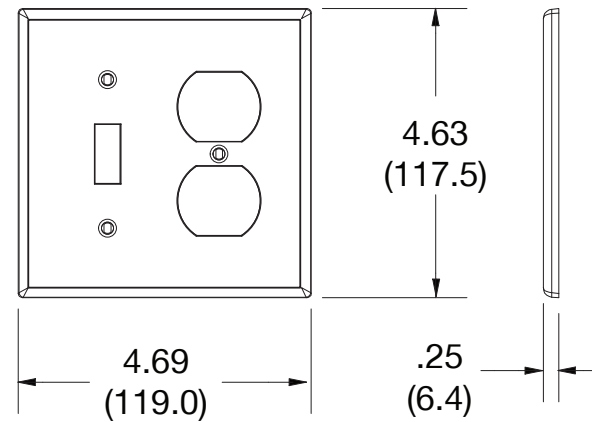

### Ordering Information

Description	Gang	Color	UPC Number	Catalog Number
Duplex receptacle and toggle switch wallplate, smooth satin finish, for use with 1 duplex receptacle and 1 toggle switch	2	Black	883778311437	<b>P18BK</b>

### Specifications

Material	Polycarbonate thermoplastic
Thickness	.25 (6.4)
Orientation	Orientation
Mounting	Screw
Mounting Screws	Painted steel
Dimensions	4.63 in x 4.69 in x 0.25 in
Flammability	UL 94 V2