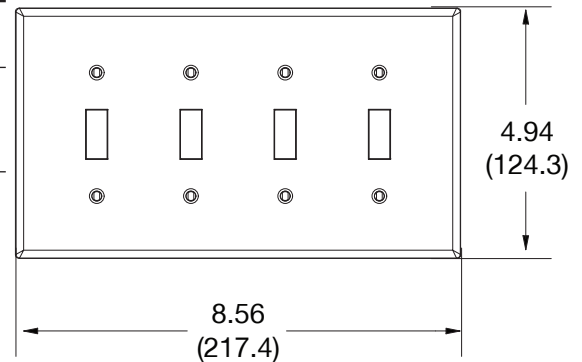

Mid-Size Wallplate Toggle 4-Gang

Features

- High-impact, self-extinguishing polycarbonate material
- More rigid; sharp lines and less dimpling
- Smooth satin finish; blends into wall with an optimum finish

Ordering Information

Description	Gang	Color	UPC Number	Catalog Number
Decorator wallplate, smooth satin finish, for use with 4 toggle devices	4	Gray	883778314254	PJ4GY

Listings

cULus Listed

Specifications

Material	Polycarbonate thermoplastic
Thickness	.25 (6.4)
Orientation	Orientation
Mounting	Screw
Mounting Screws	Painted steel
Dimensions	4.88 in x 8.56 in x 0.25 in
Flammability	UL 94 V2