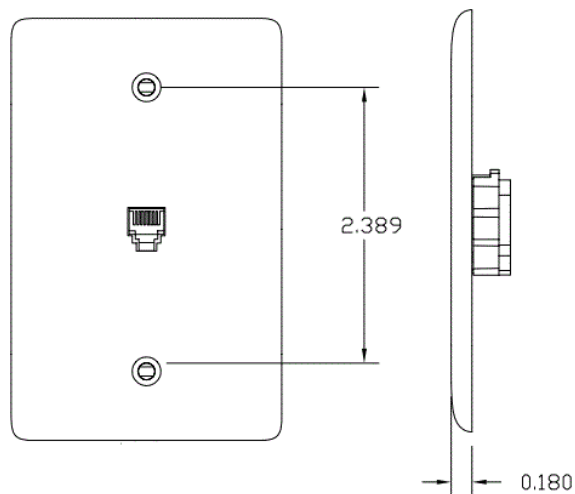

Ordering Information

Description	Color	CatalogNumber	UPC
Molded-In Plates for Voice, Mid-Size, 1-Gang, One RJ11 Jack, 6P4C, Screw	Brown	NS735	883778501494

Listings

UL Listed
CSA Certified
Meets FCC Part 68

Specifications

Material	High-Impact Resistant Thermoplastic
Position	6
Conductors	6
Termination Style	Screw

Online Resources

eCatalog