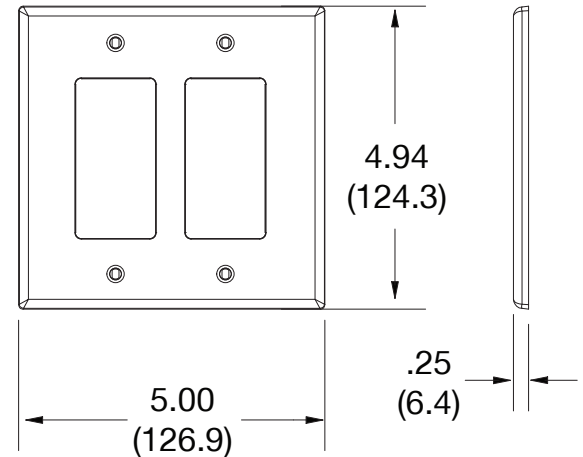

Mid-Size Wallplate Decorator 2-Gang

Features

- High-impact, self-extinguishing polycarbonate material
- More rigid; sharp lines and less dimpling
- Smooth satin finish; blends into wall with an optimum finish

Ordering Information

Description	Gang	Color	UPC Number	Catalog Number
Mid-size blank box mount wallplate, smooth satin finish, for use with decorator devices	2	Gray	883778313790	PJ262GY

Listings

cULus Listed

Specifications

Material	Polycarbonate thermoplastic
Thickness	.25 (6.4)
Orientation	Orientation
Mounting	Screw
Mounting Screws	Painted steel
Dimensions	4.94 in x 5.00 in x 0.25 in
Flammability	UL 94 V2