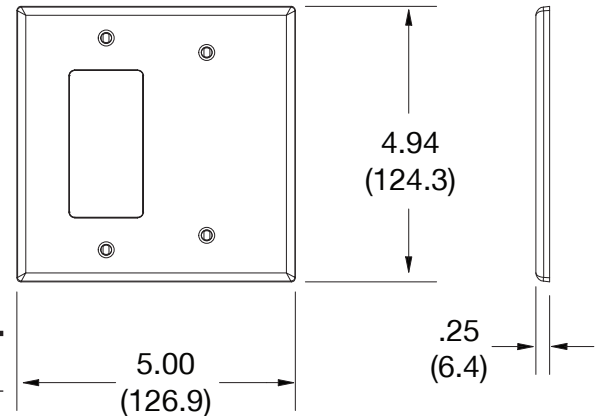

Wallplate Decorator and Blank Box Mount 2-Gang

Features

- High-impact, self-extinguishing polycarbonate material
- More rigid; sharp lines and less dimpling
- Smooth satin finish; blends into wall with an optimum finish

Ordering Information

Description	Gang	Color	UPC Number	Catalog Number
Mid-size decorator and blank box mount wallplate, smooth satin finish, for use with 1 decorator device	2	Gray	883778313424	PJ1326GY

Listings

cULus Listed

Specifications

Material	Polycarbonate thermoplastic
Thickness	.25 (6.4)
Orientation	Orientation
Mounting	Screw
Mounting Screws	Painted steel
Dimensions	4.94 in x 5.00 in x 0.25 in
Flammability	UL 94 V2