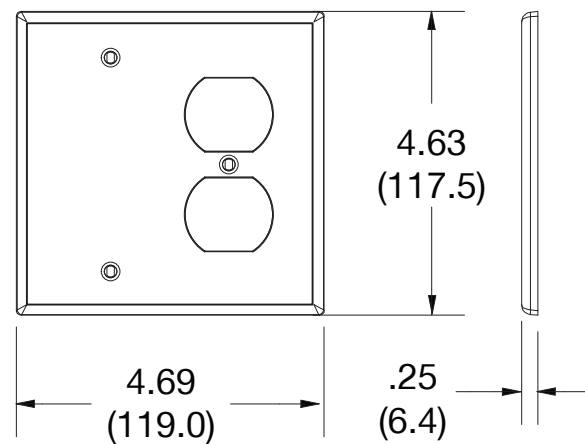

### Ordering Information

Description	Gang	Color	UPC Number	Catalog Number
Duplex receptacle and blank box mount, smooth satin finish, for use with 1 duplex receptacle	2	Brown	883778311109	<b>P138</b>

### Specifications

Material	Polycarbonate thermoplastic
Thickness	.25 (6.4)
Orientation	Orientation
Mounting	Screw
Mounting Screws	Painted steel
Dimensions	4.63 in x 4.69 in x 0.25 in
Flammability	UL 94 V2