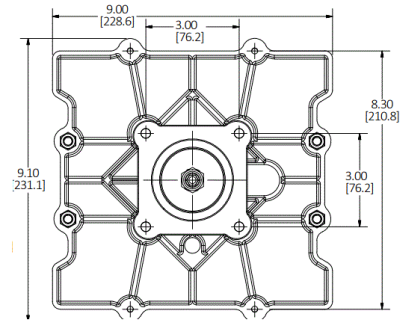

Wire Management Products
Cord and Cable Reels
Pivot Base, 340 Degree

Features

- Durable, Corrosion Resistant Cast Aluminum Construction
- 340o rotation

Ordering Information

Description	UPC	Catalog Number
Black Pivot Base, 340 Degree	783585586168	HBLI340PB

Specifications

Base	Aluminum
Screws	Zinc Plated Steel
Nut	Stainless Steel
Washer	Zinc Plated Steel

Performance

Electrical

Number of Wires

Online Resources

- Customer Sales Drawing
- eCatalog
- Installation Instructions

Dimensions in Inches (mm)

Hubbell Wiring Device-Kellems • Hubbell Incorporated (Delaware) • 40 Waterview Drive • Shelton, CT 06484

Phone (800) 288-6000 • Fax (800) 255-1031 • Specifications subject to change without notice.