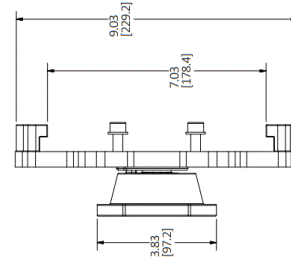

Specifications

Base	Aluminum
Screws	Zinc Plated Steel
Nut	Stainless Steel
Washer	Zinc Plated Steel