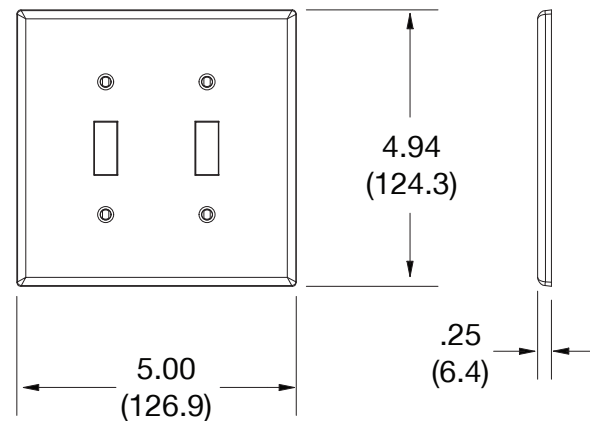

Wallplate Toggle 2-Gang

Features

- High-impact, self-extinguishing polycarbonate material
- More rigid; sharp lines and less dimpling
- Smooth satin finish; blends into wall with an optimum finish

Ordering Information

Description	Gang	Color	UPC Number	Catalog Number
Mid-size toggle wallplate, smooth satin finish, for use with 2 toggle switches	2	Light Almond	883778314124	PJ2LA

Listings

cULus Listed

Specifications

Material	Polycarbonate thermoplastic
Thickness	.25 (6.4)
Orientation	Orientation
Mounting	Screw
Mounting Screws	Painted steel
Dimensions	4.94 in x 5.00 in x 0.25 in
Flammability	UL 94 V2