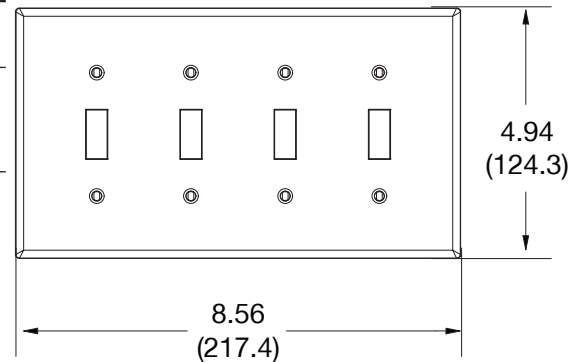

Mid-Size Wallplate Toggle 4-Gang

Features

- High-impact, self-extinguishing polycarbonate material
- More rigid; sharp lines and less dimpling
- Smooth satin finish; blends into wall with an optimum finish

Ordering Information

Description	Gang	Color	UPC Number	Catalog Number
Decorator wallplate, smooth satin finish, for use with 4 toggle devices	4	Black	883778314230	PJ4

Listings

cULus Listed

Specifications

Material	Polycarbonate thermoplastic
Thickness	.25 (6.4)
Orientation	Orientation
Mounting	Screw
Mounting Screws	Painted steel
Dimensions	4.88 in x 8.56 in x 0.25 in
Flammability	UL 94 V2