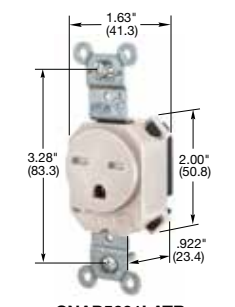

SNAP2162A

SNAP2162ITRA

SNAP2162GYL

SNAP2162RLTRA

SNAP5661LATR

Dimensions in Inches (mm)

Note: <sup>A</sup>See section N additional information on isolated ground devices.  
See page Tech-10 for Tamper-Resistant and LED Power Indicators descriptions.  
See pages A-47 and A-48 for accessories.  
See section O for wallplates.