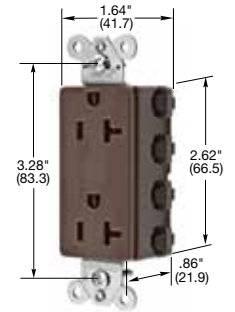

Description	Color	Catalog Number	Catalog Number
Specification grade, Style Line® decorator, flush, nylon face, modular receptacle which requires pigtailed connector below.	Black	SNAP2152BKA	SNAP2162BKA
	Brown	SNAP2152A	SNAP2162A
	Gray	SNAP2152GYA	SNAP2162GYA
	Ivory	SNAP2152IA	SNAP2162IA
	Light Almond	SNAP2152LAA	SNAP2162LAA
	Red	SNAP2152RA	SNAP2162RA
Specification grade, Style Line® decorator, flush, nylon face, modular receptacle which requires pigtailed connector below. Assembled in USA.	White	SNAP2152WA	SNAP2162WA
	Black	SNAP2152BKNA	SNAP2162BKNA
	Brown	SNAP2152NA	SNAP2162NA
	Gray	SNAP2152GYNA	SNAP2162GYNA
	Ivory	SNAP2152INA	SNAP2162INA
	Light Almond	SNAP2152LANA	SNAP2162LANA
Specification grade, Tamper-Resistant, Style Line® decorator, flush, nylon face, modular receptacle which requires pigtailed connector below. Assembled in USA.	Red	SNAP2152RNA	SNAP2162RNA
	White	SNAP2152WNA	SNAP2162WNA
	Black	SNAP2152BKTRA	SNAP2162BKTRA
	Blue	SNAP2152BLTRA	SNAP2162BLTRA
	Brown	SNAP2152TRA	SNAP2162TRA
	Gray	SNAP2152GYTRA	SNAP2162GYTRA
Specification grade, Tamper-Resistant, Split Circuit, Style Line® decorator, flush, nylon face, modular receptacle which requires pigtailed connector below. Assembled in USA.	Ivory	SNAP2152ITRA	SNAP2162ITRA
	Light Almond	SNAP2152LATRA	SNAP2162LATRA
	Red	SNAP2152RTRA	SNAP2162RTRA
	White	SNAP2152WTRA	SNAP2162WTRA
	Black	SNAP2152BKSCTRA	SNAP2162BKSCTRA
	Blue	SNAP2152BLSCTRA	SNAP2162BLSCTRA
Isolated ground^A, Spec. grade, TR.	Brown	SNAP2152SCTRA	SNAP2162SCTRA
	Gray	SNAP2152GYSCTRA	SNAP2162GYSCTRA
	Ivory	SNAP2152ISCTRA	SNAP2162ISCTRA
	Light Almond	SNAP2152LASCTRA	SNAP2162LASCTRA
	Red	SNAP2152RSCTRA	SNAP2162RSCTRA
	White	SNAP2152WSCTRA	SNAP2162WSCTRA
Spec. grade, with Power Indicating LED, Style Line® decorator, flush, nylon face, modular receptacle which requires pigtailed connector below. Assembled in USA.	Orange	SNAP2152IGTRA	SNAP2162IGTRA
	Black	SNAP2152BKL	SNAP2162BKL
	Blue	SNAP2152BLL	SNAP2162BLL
	Brown	SNAP2152L	SNAP2162L
	Gray	SNAP2152GYL	SNAP2162GYL
	Ivory	SNAP2152IL	SNAP2162IL
Isolated ground^A, Spec. grade, with LED.	Light Almond	SNAP2152LAL	SNAP2162LAL
	Red	SNAP2152RL	SNAP2162RL
	White	SNAP2152WL	SNAP2162WL
	Black	SNAP2152BKLTRA	SNAP2162BKLTRA
	Blue	SNAP2152BLLTRA	SNAP2162BLLTRA
	Brown	SNAP2152LTRA	SNAP2162LTRA
Specification grade, Tamper-Resistant, with Power Indicating LED, Style Line® decorator, flush, nylon face, modular receptacle which requires pigtailed connector below. Assembled in USA.	Gray	SNAP2152GYLTRA	SNAP2162GYLTRA
	Ivory	SNAP2152ILTRA	SNAP2162ILTRA
	Light Almond	SNAP2152LALTRA	SNAP2162LALTRA
	Red	SNAP2152RLTRA	SNAP2162RLTRA
	White	SNAP2152WLTRA	SNAP2162WLTRA
	Orange	SNAP2152IGLTRA	SNAP2162IGLTRA

SNAP2162A