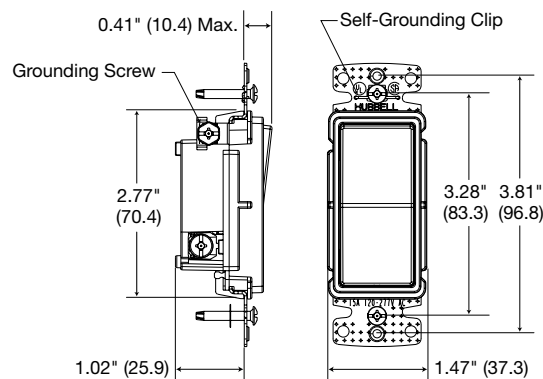

Note: *Light glows through the top portion of the rocker when switch is in the OFF position. Does not require a neutral wire.

**Light glows through the top portion of the rocker when switch is in the OFF position. Requires a neutral wire.

Note: *Light glows through the top portion of the rocker when switch is in the OFF position. Does not require a neutral wire.

DS120NLWH

RSD115WM

RSD215W

Dimensions

Single Pole Decorator Switch

Three Way Decorator Switch

Dimensions in Inches (mm)