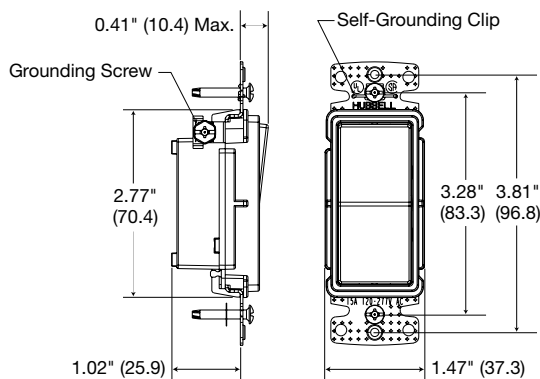

Note: *Light glows through the top portion of the rocker when switch is in the OFF position. Does not require a neutral wire.

**Light glows through the top portion of the rocker when switch is in the OFF position. Requires a neutral wire.

RSD115W

RSD115PLW

Double Pole, Three Way and Four Way Decorator Quiet Rocker Switches

Description	Double Pole	Three Way	Three Way, Illuminated	Four Way
Termination	Self-Grounding, Back and Side Wire	Self-Grounding, Push, Back and Side Wire	Self-Grounding, Push, Back and Side Wire	Self-Grounding, Back and Side Wire
Rating	15A 120-277V AC	15A 120-277V AC	15A 120V AC	15A 120-277V AC
Black	RSD215BK	RSD315BK	—	RSD415BK
Brown	RSD215	RSD315	—	RSD415
Gray	RSD215GY	RSD315GY	—	RSD415GY
Ivory	RSD215I	RSD315I	RSD315ILI*	RSD415I
Light Almond	RSD215LA	RSD315LA	RSD315ILLA*	RSD415LA
White	RSD215W	RSD315W	RSD315ILW*	RSD415W

Note: *Light glows through the top portion of the rocker when switch is in the OFF position. Does not require a neutral wire.

DS120NLWH

RSD115WM

RSD215W

Dimensions

Single Pole Decorator Switch

Three Way Decorator Switch

Dimensions in Inches (mm)