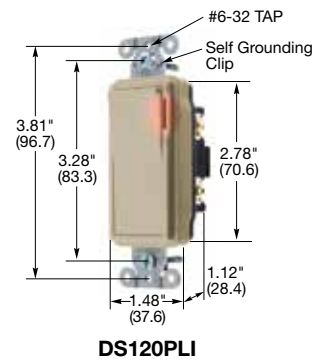

Style Line® Decorator Weatherproof Series, 20A, 120/277V AC

Description	Color	Single Pole / Three Way
Rocker, Weatherproof, self-grounding, back and side wired.	Gray	RSD120WPGY
	Light Almond	RSD120WPLA
	White	RSD120WPW

Style Line® Decorator Specification Grade Commercial Series, Illuminated, Light ON with Load OFF 20A, 120/277V AC

Description	Rocker Color	Single Pole	Double Pole	Three Way	Four Way
Rocker, with Blue LED, back and side wired.	Black	DS120ILBK	—	DS320ILBK	—
	Ivory	DS120IL	—	DS320IL	—
	Light Almond	DS120ILLA	—	—	—
	Red	DS120ILR	—	—	—
	White	DS120ILW	—	DS320ILW	—

Style Line® Decorator Specification Grade Commercial Series, Pilot, Light ON with Load ON 20A, 120/277V AC

Description	Rocker Color	Single Pole	Double Pole	Three Way	Four Way
Rocker, with Red LED, back and side wired.	Black	DS120PLBK	—	—	—
	Ivory	DS120PLI	—	—	—
	White	DS120PLW	—	—	—

Note: Light glows through the top portion of the rocker when switch is in the OFF position. Does not require a neutral wire.

HP Conversion Chart

	120V	208V	240V	277V AC
15A	.5HP	1.5HP	2HP	2HP
20A	1HP	2HP	2HP	2HP