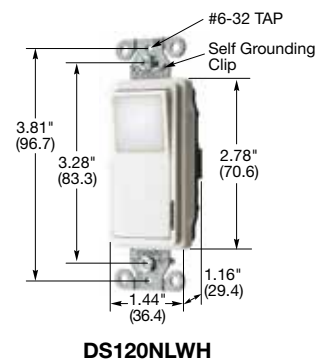

Style Line® Decorator Spec. Grade Commercial Series with Nightlight, 20A, 120V AC

Description	Rocker Color	Single Pole	Double Pole	Three Way	Four Way
Rocker, with Nightlight, self-grounding, push, back and side wired.	Black	DS120NLBK	—	—	—
	Brown	DS120NLBR	—	—	—
	Gray	DS120NLGY	—	—	—
	Ivory	DS120NLIV	—	—	—
	Light Almond	DS120NLLA	—	—	—
	White	DS120NLWH	—	—	—