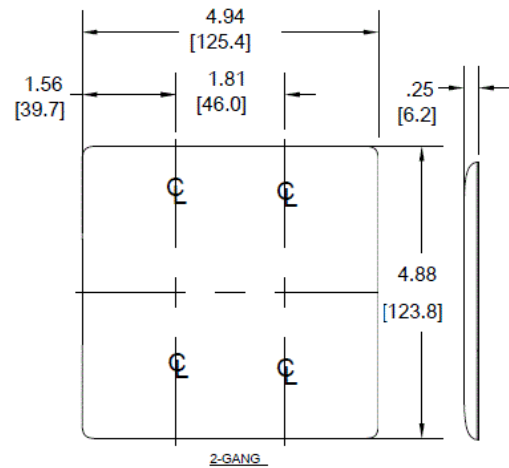

### Ordering Information

Description	Color	Catalog No.	UPC
2-Gang, 2-Duplex Openings, Mid-Size	Almond	NPJ82AL	883778106507

### Specifications

Plate Material	Nylon
Plate Type	2-Gang
Plate Openings	Duplex Receptacle
Mounting Screws	Steel painted, slotted head
Appearance	Smooth