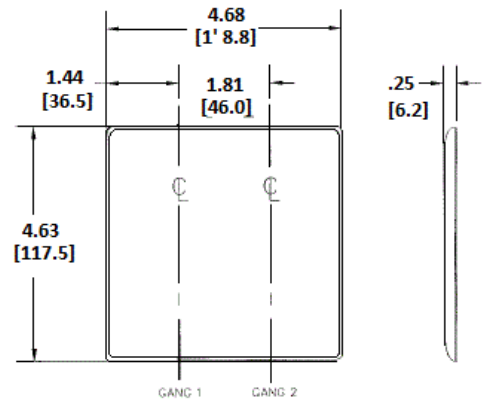

Wallplates
Combination Wallplates, 2-Gang

HUBBELL

Features

- Reinforcement ribs for extra strength
- High-impact, self-extinguishing nylon material
- Captive screw feature holds mounting screw in place

Ordering Information

Description	Color	Catalog Number	UPC
2-Gang, 1-Single Receptacle, 1.40" (35.6) Dia. Hole, 1-Duplex Opening	Almond	NP78AL	883778104664

Listings

UL Listed
CSA Certified

Specifications

Material	Nylon
Plate Type	2-Gang
Plate Openings	Single Receptacle, Duplex
Mounting Screws	Steel painted, slotted head
Appearance	Smooth

Online Resources

Customer Use Drawing
eCatalog

Dimensions in Inches (mm)

Hubbell Wiring Device-Kellems • Hubbell Incorporated (Delaware) • 40 Waterview Drive • Shelton, CT 06484

Phone (800) 288-6000 • Fax (800) 255-1031 • Specifications subject to change without notice.