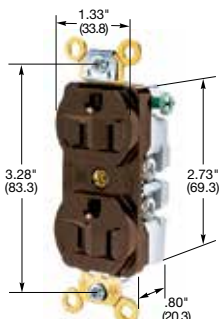

15 and 20 Ampere, 125 Volts

15A 125V
NEMA 5-15R
UL CSA
0.5 HP

20A 125V
NEMA 5-20R
UL CSA
1 HP

HBL5362ITR

HBL5252

HBL5242

HBL5251

HBL2152

Dimensions in Inches (mm)

HBL® Extra Heavy Duty Tamper-Resistant Receptacles

Duplex

Flush, nylon face, Tamper-Resistant, back and side wired.

Description	Color	Catalog Number	Catalog Number
	Black	HBL5262BKTR	HBL5362BKTR
	Blue	HBL5262BLTR	HBL5362BLTR
	Brown	HBL5262TR	HBL5362TR
	Gray	HBL5262GYTR	HBL5362GYTR
	Ivory	HBL5262ITR	HBL5362ITR
	Light Almond	HBL5262LATR	HBL5362LATR
	Red	HBL5262RTR	HBL5362RTR
	White	HBL5262WTR	HBL5362WTR

On a 4 in. (101.6) round cover.

	Brown	HBL5253	-
--	-------	---------	---

Flush, nylon face, side wired only.

	Brown	HBL5242	HBL5342
	Gray	HBL5242GY	HBL5342GY
	Ivory	HBL5242I	HBL5342I
	White	HBL5242W	HBL5342W

Ring terminal connection.

	Brown	HBL5242RT	HBL5342RT
--	-------	-----------	-----------

Single

Flush, side wired only.

	Brown	HBL5251	-
	Ivory	HBL5251I	-

Panel mount 1.75 in. (44.5) centers.

	Brown	HBL5258	HBL5358
	Ivory	HBL5258I	-