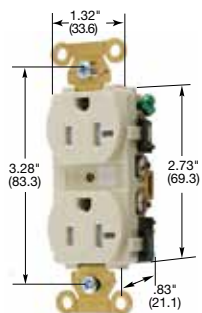

15 and 20 Ampere, 125 Volts

15A 125V
NEMA 5-15R
UL CSA
0.5 HP

20A 125V
NEMA 5-20R
UL CSA
1 HP

HBL5362ITR

HBL5252

HBL5242

HBL5251

HBL2152

Dimensions in Inches (mm)

HBL® Extra Heavy Duty Tamper-Resistant Receptacles

Duplex

Flush, nylon face, Tamper-Resistant, back and side wired.

Description	Color	Catalog Number	Catalog Number
	Black	HBL5262BKTR	HBL5362BKTR
	Blue	HBL5262BLTR	HBL5362BLTR
	Brown	HBL5262TR	HBL5362TR
	Gray	HBL5262GYTR	HBL5362GYTR
	Ivory	HBL5262ITR	HBL5362ITR
	Light Almond	HBL5262LATR	HBL5362LATR
	Red	HBL5262RTR	HBL5362RTR
	White	HBL5262WTR	HBL5362WTR