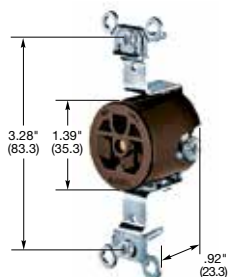

15 and 20 Ampere, 125 Volts

15A 125V
NEMA 5-15R
UL CSA
0.5 HP

20A 125V
NEMA 5-20R
UL CSA
1 HP

HBL5362ITR

HBL5252

HBL5242

HBL5251

HBL2152

Dimensions in Inches (mm)

HBL® Extra Heavy Duty Tamper-Resistant Receptacles

Duplex

Flush, nylon face, Tamper-Resistant, back and side wired.

Description	Color	Catalog Number	Catalog Number
	Black	HBL5262BKTR	HBL5362BKTR
	Blue	HBL5262BLTR	HBL5362BLTR
	Brown	HBL5262TR	HBL5362TR
	Gray	HBL5262GYTR	HBL5362GYTR
	Ivory	HBL5262ITR	HBL5362ITR
	Light Almond	HBL5262LATR	HBL5362LATR
	Red	HBL5262RTR	HBL5362RTR
	White	HBL5262WTR	HBL5362WTR

On a 4 in. (101.6) round cover.

	Brown	HBL5253	-
--	-------	---------	---

Flush, nylon face, side wired only.

	Brown	HBL5242	HBL5342
	Gray	HBL5242GY	HBL5342GY
	Ivory	HBL5242I	HBL5342I
	White	HBL5242W	HBL5342W

Ring terminal connection.

	Brown	HBL5242RT	HBL5342RT
--	-------	-----------	-----------

Single

Flush, side wired only.

	Brown	HBL5251	-
	Ivory	HBL5251I	-

Panel mount 1.75 in. (44.5) centers.

	Brown	HBL5258	HBL5358
	Ivory	HBL5258I	-