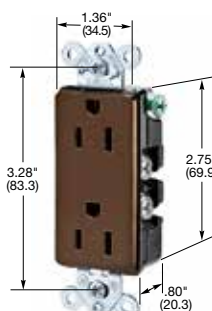

15 and 20 Ampere, 125 Volts

15A 125V
NEMA 5-15R
UL CSA
0.5 HP

20A 125V
NEMA 5-20R
UL CSA
1 HP

HBL5362ITR

HBL5252

HBL5242

HBL5251

HBL2152

Dimensions in Inches (mm)

HBL® Extra Heavy Duty Tamper-Resistant Receptacles

Duplex

Flush, nylon face, Tamper-Resistant, back and side wired.

Description	Color	Catalog Number	Catalog Number
	Black	HBL5262BKTR	HBL5362BKTR
	Blue	HBL5262BLTR	HBL5362BLTR
	Brown	HBL5262TR	HBL5362TR
	Gray	HBL5262GYTR	HBL5362GYTR
	Ivory	HBL5262ITR	HBL5362ITR
	Light Almond	HBL5262LATR	HBL5362LATR
	Red	HBL5262RTR	HBL5362RTR
	White	HBL5262WTR	HBL5362WTR

Ring terminal connection.

	Brown	HBL5242RT	HBL5342RT
--	-------	-----------	-----------

Single

Flush, side wired only.

	Brown	HBL5251	-
	Ivory	HBL5251I	-

Panel mount 1.75 in. (44.5) centers.

	Brown	HBL5258	HBL5358
	Ivory	HBL5258I	-