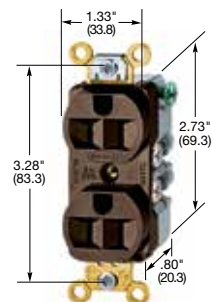

15 and 20 Ampere, 125 Volts

15A 125V
NEMA 5-15R
UL CSA
0.5 HP

20A 125V
NEMA 5-20R
UL CSA
1 HP

HBL5362ITR

HBL5252

HBL5242

HBL5251

HBL2152

Dimensions in Inches (mm)

HBL® Extra Heavy Duty Tamper-Resistant Receptacles

Duplex

Flush, nylon face, Tamper-Resistant, back and side wired.

Description	Color	Catalog Number	Catalog Number
	Black	HBL5262BKTR	HBL5362BKTR
	Blue	HBL5262BLTR	HBL5362BLTR
	Brown	HBL5262TR	HBL5362TR
	Gray	HBL5262GYTR	HBL5362GYTR
	Ivory	HBL5262ITR	HBL5362ITR
	Light Almond	HBL5262LATR	HBL5362LATR
	Red	HBL5262RTR	HBL5362RTR
	White	HBL5262WTR	HBL5362WTR

Ring terminal connection.

	Brown	HBL5242RT	HBL5342RT
--	-------	-----------	-----------

Single

Flush, side wired only.

	Brown	HBL5251	-
	Ivory	HBL5251I	-

Panel mount 1.75 in. (44.5) centers.

	Brown	HBL5258	HBL5358
	Ivory	HBL5258I	-