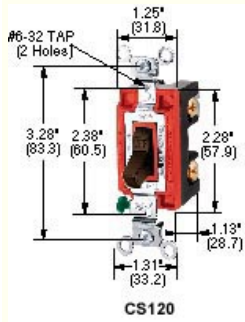

CS1224 -- Construction Series Switch

Four Way, 20A 120/277V AC, Brown Toggle

CS120

Product Specifications

Product Type	 <p>Toggle Switches</p>
Switch Type	Four Way
Switch Handle Positions	2
Switch Grade	Construction Series
Amperage	20A
Voltage	120/277V AC
Color	 <p>Brown</p>
Operating Temperatures	Max Continuous- 75 Degrees C, Minimum- -40 Without Impact
Listing and Certifications	UL Listed and CSA Certified
Weight in LBs	0.15
UPC Number	783585202044
Link to Drawing Library	Click here for Library
Link to PDF Catalog	Click here for Catalog