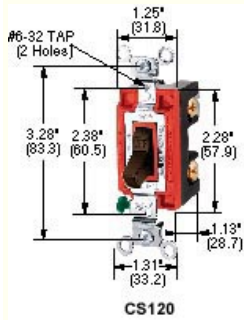

CS1224W -- Construction Series Switch

Four Way, 20A 120/277V AC, White Toggle

CS120

Product Specifications

Product Type	 <p>Toggle Switches</p>
Switch Type	Four Way
Switch Handle Positions	2
Switch Grade	Construction Series
Amperage	20A
Voltage	120/277V AC
Color	 White
Operating Temperatures	Max Continuous- 75 Degrees C, Minimum- -40 Without Impact
Listing and Certifications	UL Listed and CSA Certified
Weight in LBs	0.15
UPC Number	783585202075
Link to Drawing Library	Click here for Library
Link to PDF Catalog	Click here for Catalog