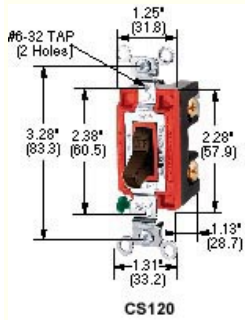

# CS1224I -- Construction Series Switch

Four Way, 20A 120/277V AC, Ivory Toggle

CS120

## Product Specifications

Product Type

Switch Type	Four Way
Switch Handle Positions	2
Switch Grade	Construction Series
Amperage	20A
Voltage	120/277V AC
Color	 Ivory
Operating Temperatures	Max Continuous- 75 Degrees C, Minimum- -40 Without Impact
Listing and Certifications	UL Listed and CSA Certified
Weight in LBs	0.15
UPC Number	783585202051
Link to Drawing Library	<a href="#">Click here for Library</a>
Link to PDF Catalog	<a href="#">Click here for Catalog</a>