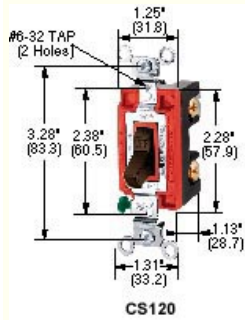

# CS1223W -- Construction Series Switch

Three Way, 20A 120/277V AC, White Toggle

## Product Specifications

<b>Product Type</b>	 <p><b>Toggle Switches</b></p>
<b>Switch Type</b>	Three Way
<b>Switch Handle Positions</b>	2
<b>Switch Grade</b>	Construction Series
<b>Amperage</b>	20A
<b>Voltage</b>	120/277V AC
<b>Color</b>	 White
<b>Operating Temperatures</b>	Max Continuous- 75 Degrees C, Minimum- -40 Without Impact
<b>Listing and Certifications</b>	UL Listed and CSA Certified
<b>Weight in LBs</b>	0.15
<b>UPC Number</b>	783585388656
<b>Link to Drawing Library</b>	<a href="#">Click here for Library</a>
<b>Link to PDF Catalog</b>	<a href="#">Click here for Catalog</a>